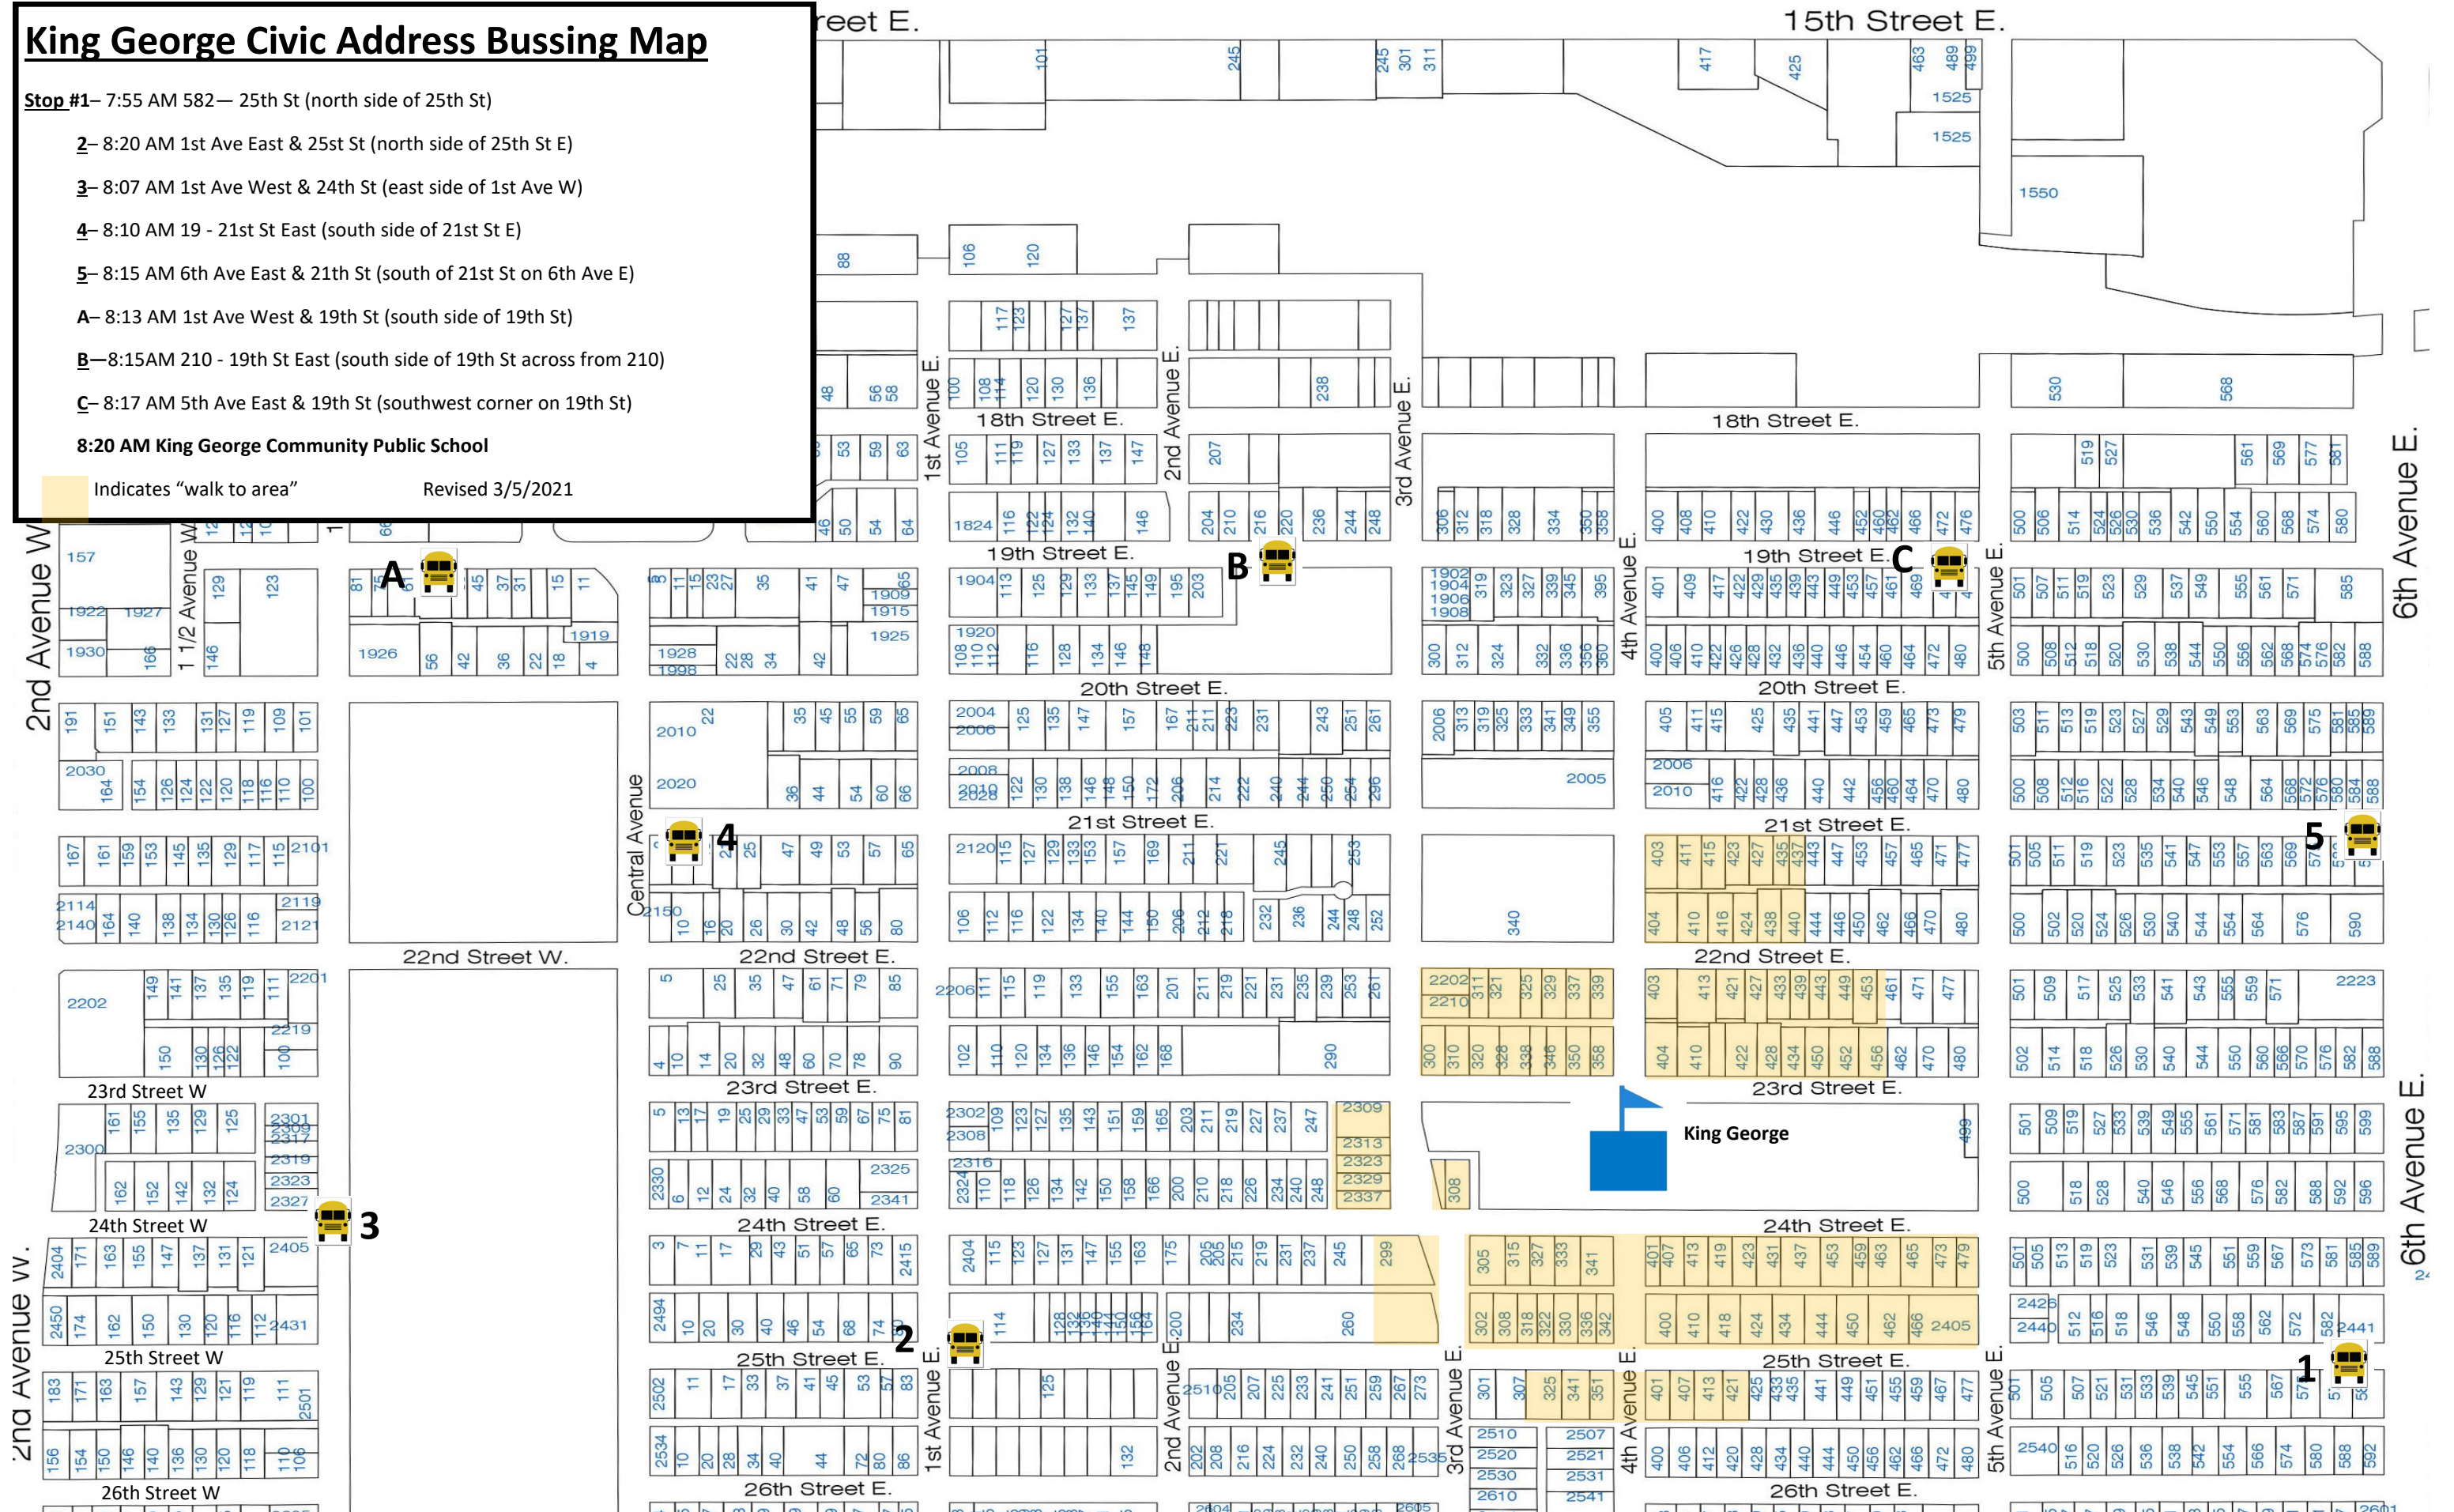

King George Civic Address Bussing Map

Stop #1– 7:55 AM 582— 25th St (north side of 25th St)

2– 8:20 AM 1st Ave East & 25th St (north side of 25th St E)

3– 8:07 AM 1st Ave West & 24th St (east side of 1st Ave W)

4– 8:10 AM 19 - 21st St East (south side of 21st St E)

5– 8:15 AM 6th Ave East & 21st St (south of 21st St on 6th Ave E)

A– 8:13 AM 1st Ave West & 19th St (south side of 19th St)

B– 8:15 AM 210 - 19th St East (south side of 19th St across from 210)

C– 8:17 AM 5th Ave East & 19th St (southwest corner on 19th St)

8:20 AM King George Community Public School

 Indicates "walk to area"

Revised 3/5/2021

6th Avenue E.

6th Avenue E.

King George