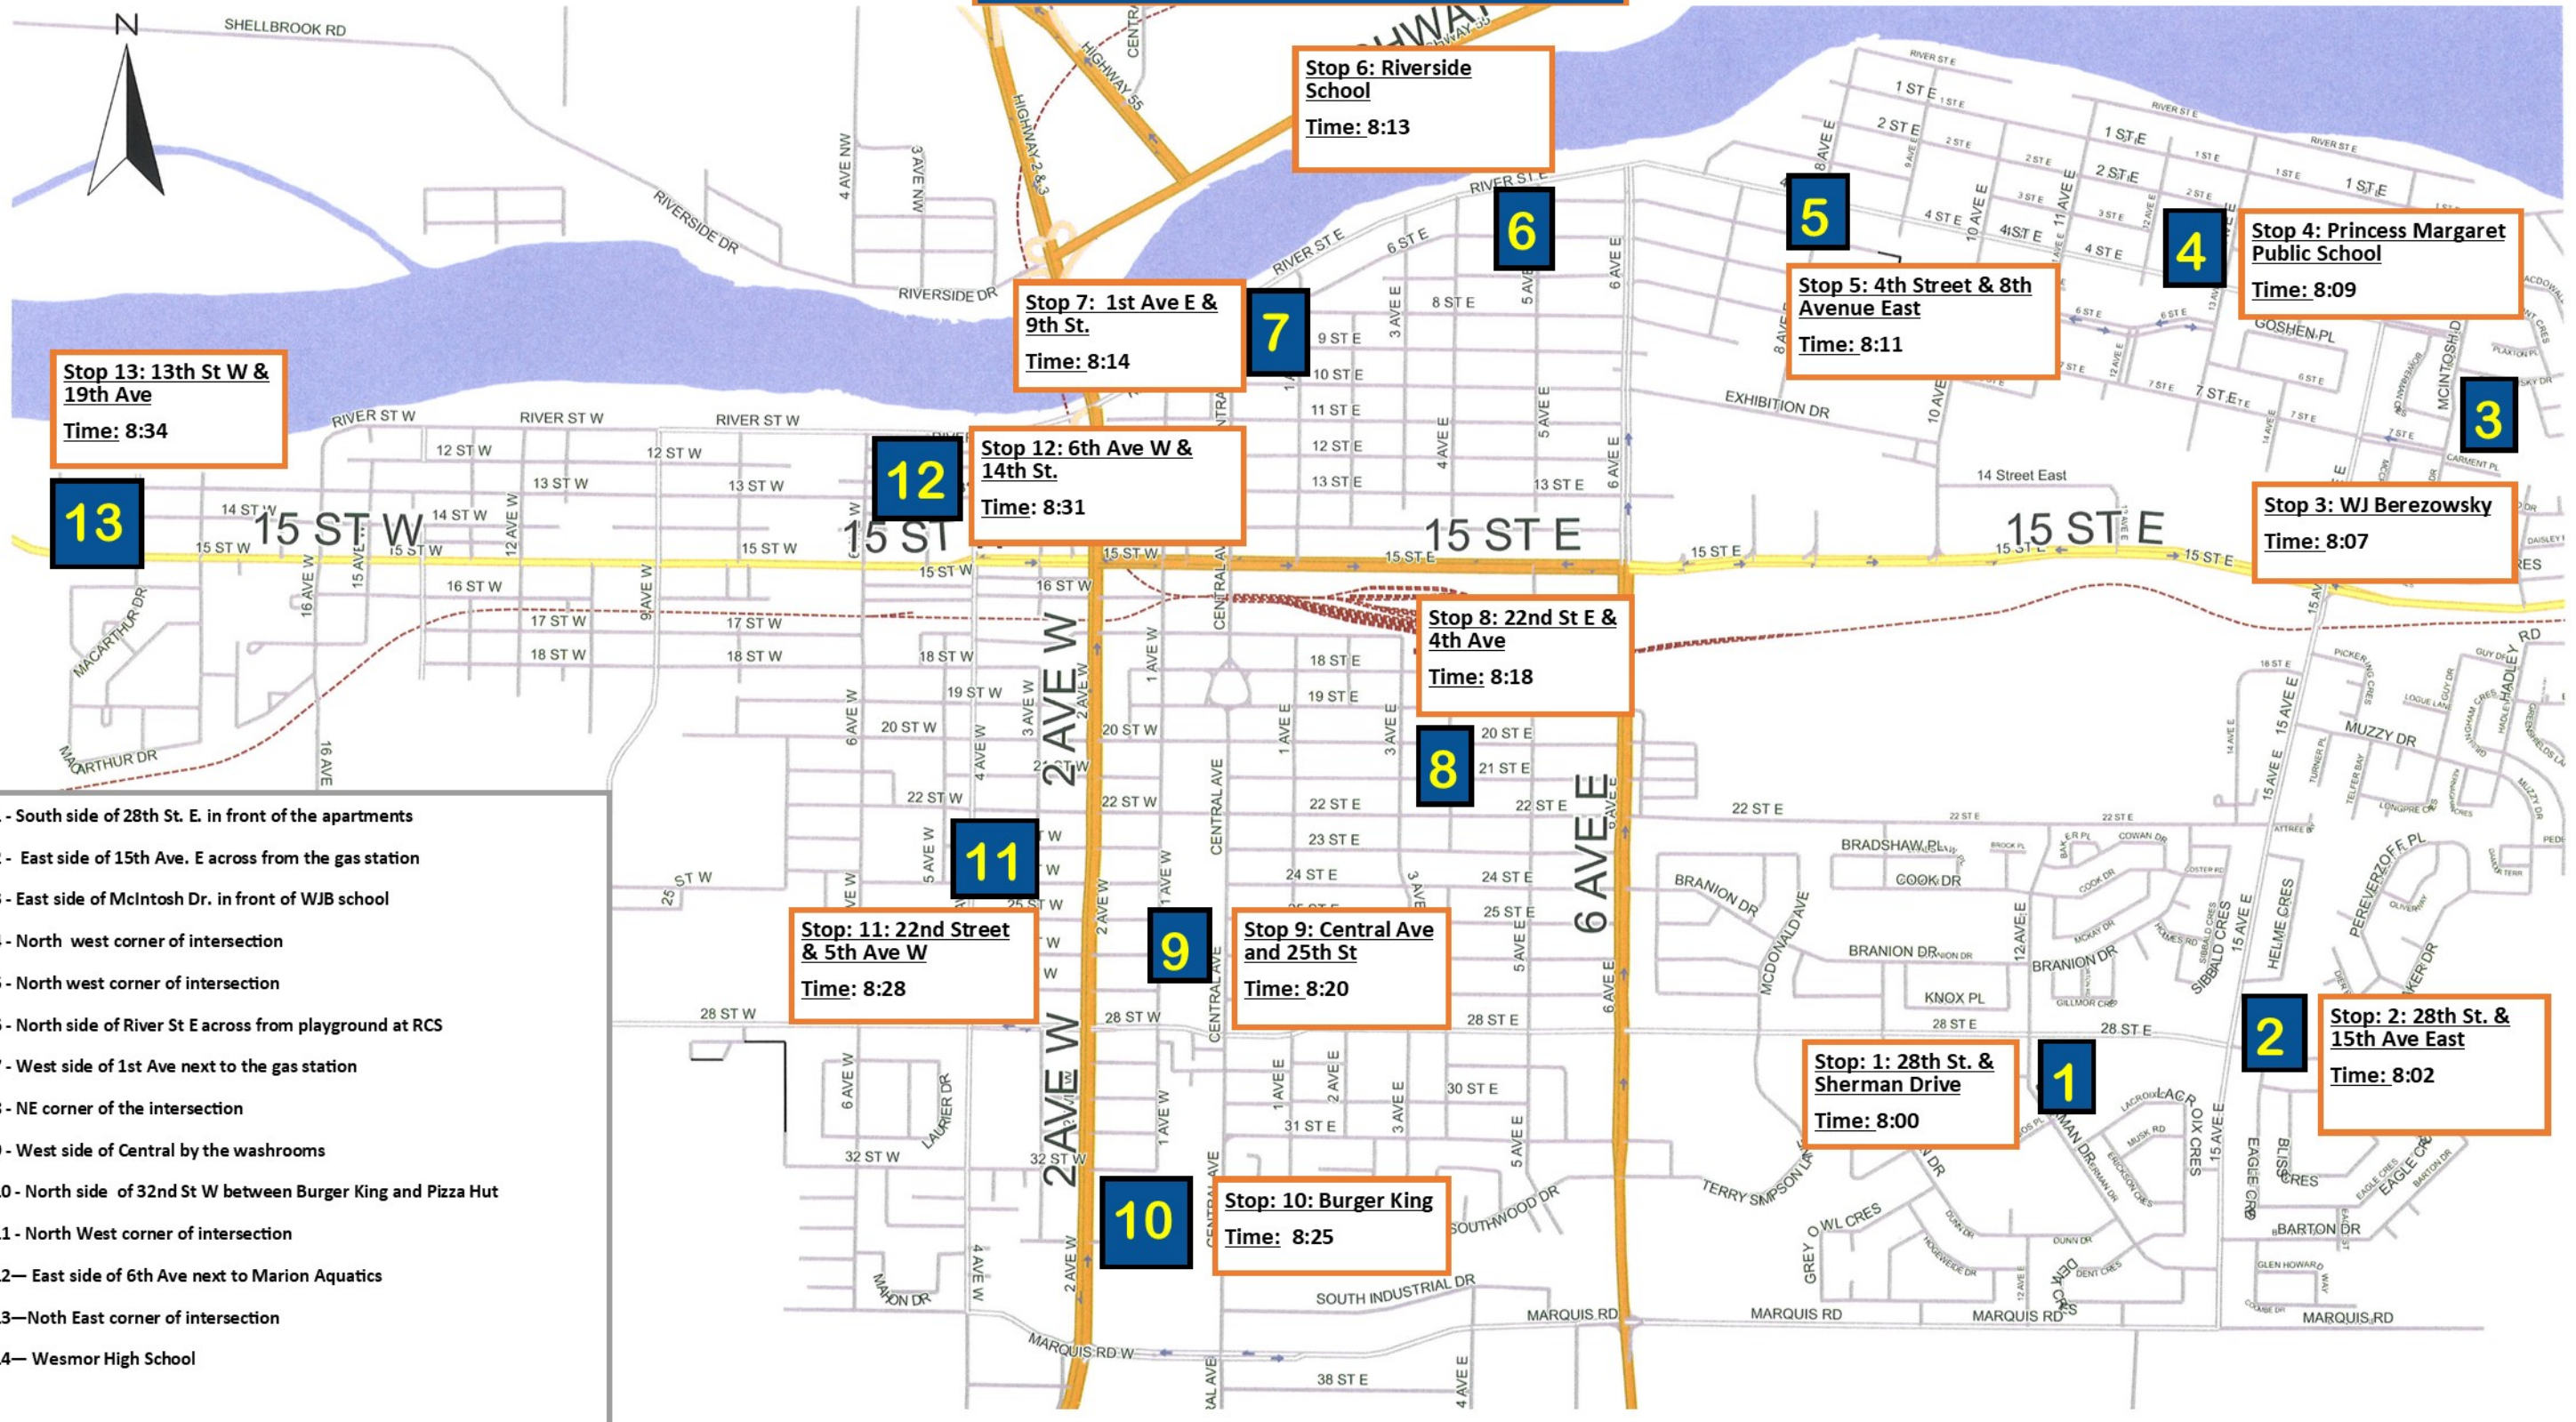

Wesmor Bus Route

Effective December 1, 2020

Stop 13: 13th St W & 19th Ave
Time: 8:34

Stop 6: Riverside School
Time: 8:13

Stop 7: 1st Ave E & 9th St.
Time: 8:14

Stop 5: 4th Street & 8th Avenue East
Time: 8:11

Stop 4: Princess Margaret Public School
Time: 8:09

Stop 12: 6th Ave W & 14th St.
Time: 8:31

Stop 3: WJ Berezowsky
Time: 8:07

Stop 8: 22nd St E & 4th Ave
Time: 8:18

Stop 11: 22nd Street & 5th Ave W
Time: 8:28

Stop 9: Central Ave and 25th St
Time: 8:20

Stop 1: 28th St. & Sherman Drive
Time: 8:00

Stop 2: 28th St. & 15th Ave East
Time: 8:02

Stop 10: Burger King
Time: 8:25

- Stop 1 - South side of 28th St. E. in front of the apartments
- Stop 2 - East side of 15th Ave. E across from the gas station
- Stop 3 - East side of McIntosh Dr. in front of WJB school
- Stop 4 - North west corner of intersection
- Stop 5 - North west corner of intersection
- Stop 6 - North side of River St E across from playground at RCS
- Stop 7 - West side of 1st Ave next to the gas station
- Stop 8 - NE corner of the intersection
- Stop 9 - West side of Central by the washrooms
- Stop 10 - North side of 32nd St W between Burger King and Pizza Hut
- Stop 11 - North West corner of intersection
- Stop 12 - East side of 6th Ave next to Marion Aquatics
- Stop 13 - North East corner of intersection
- Stop 14 - Wesmor High School