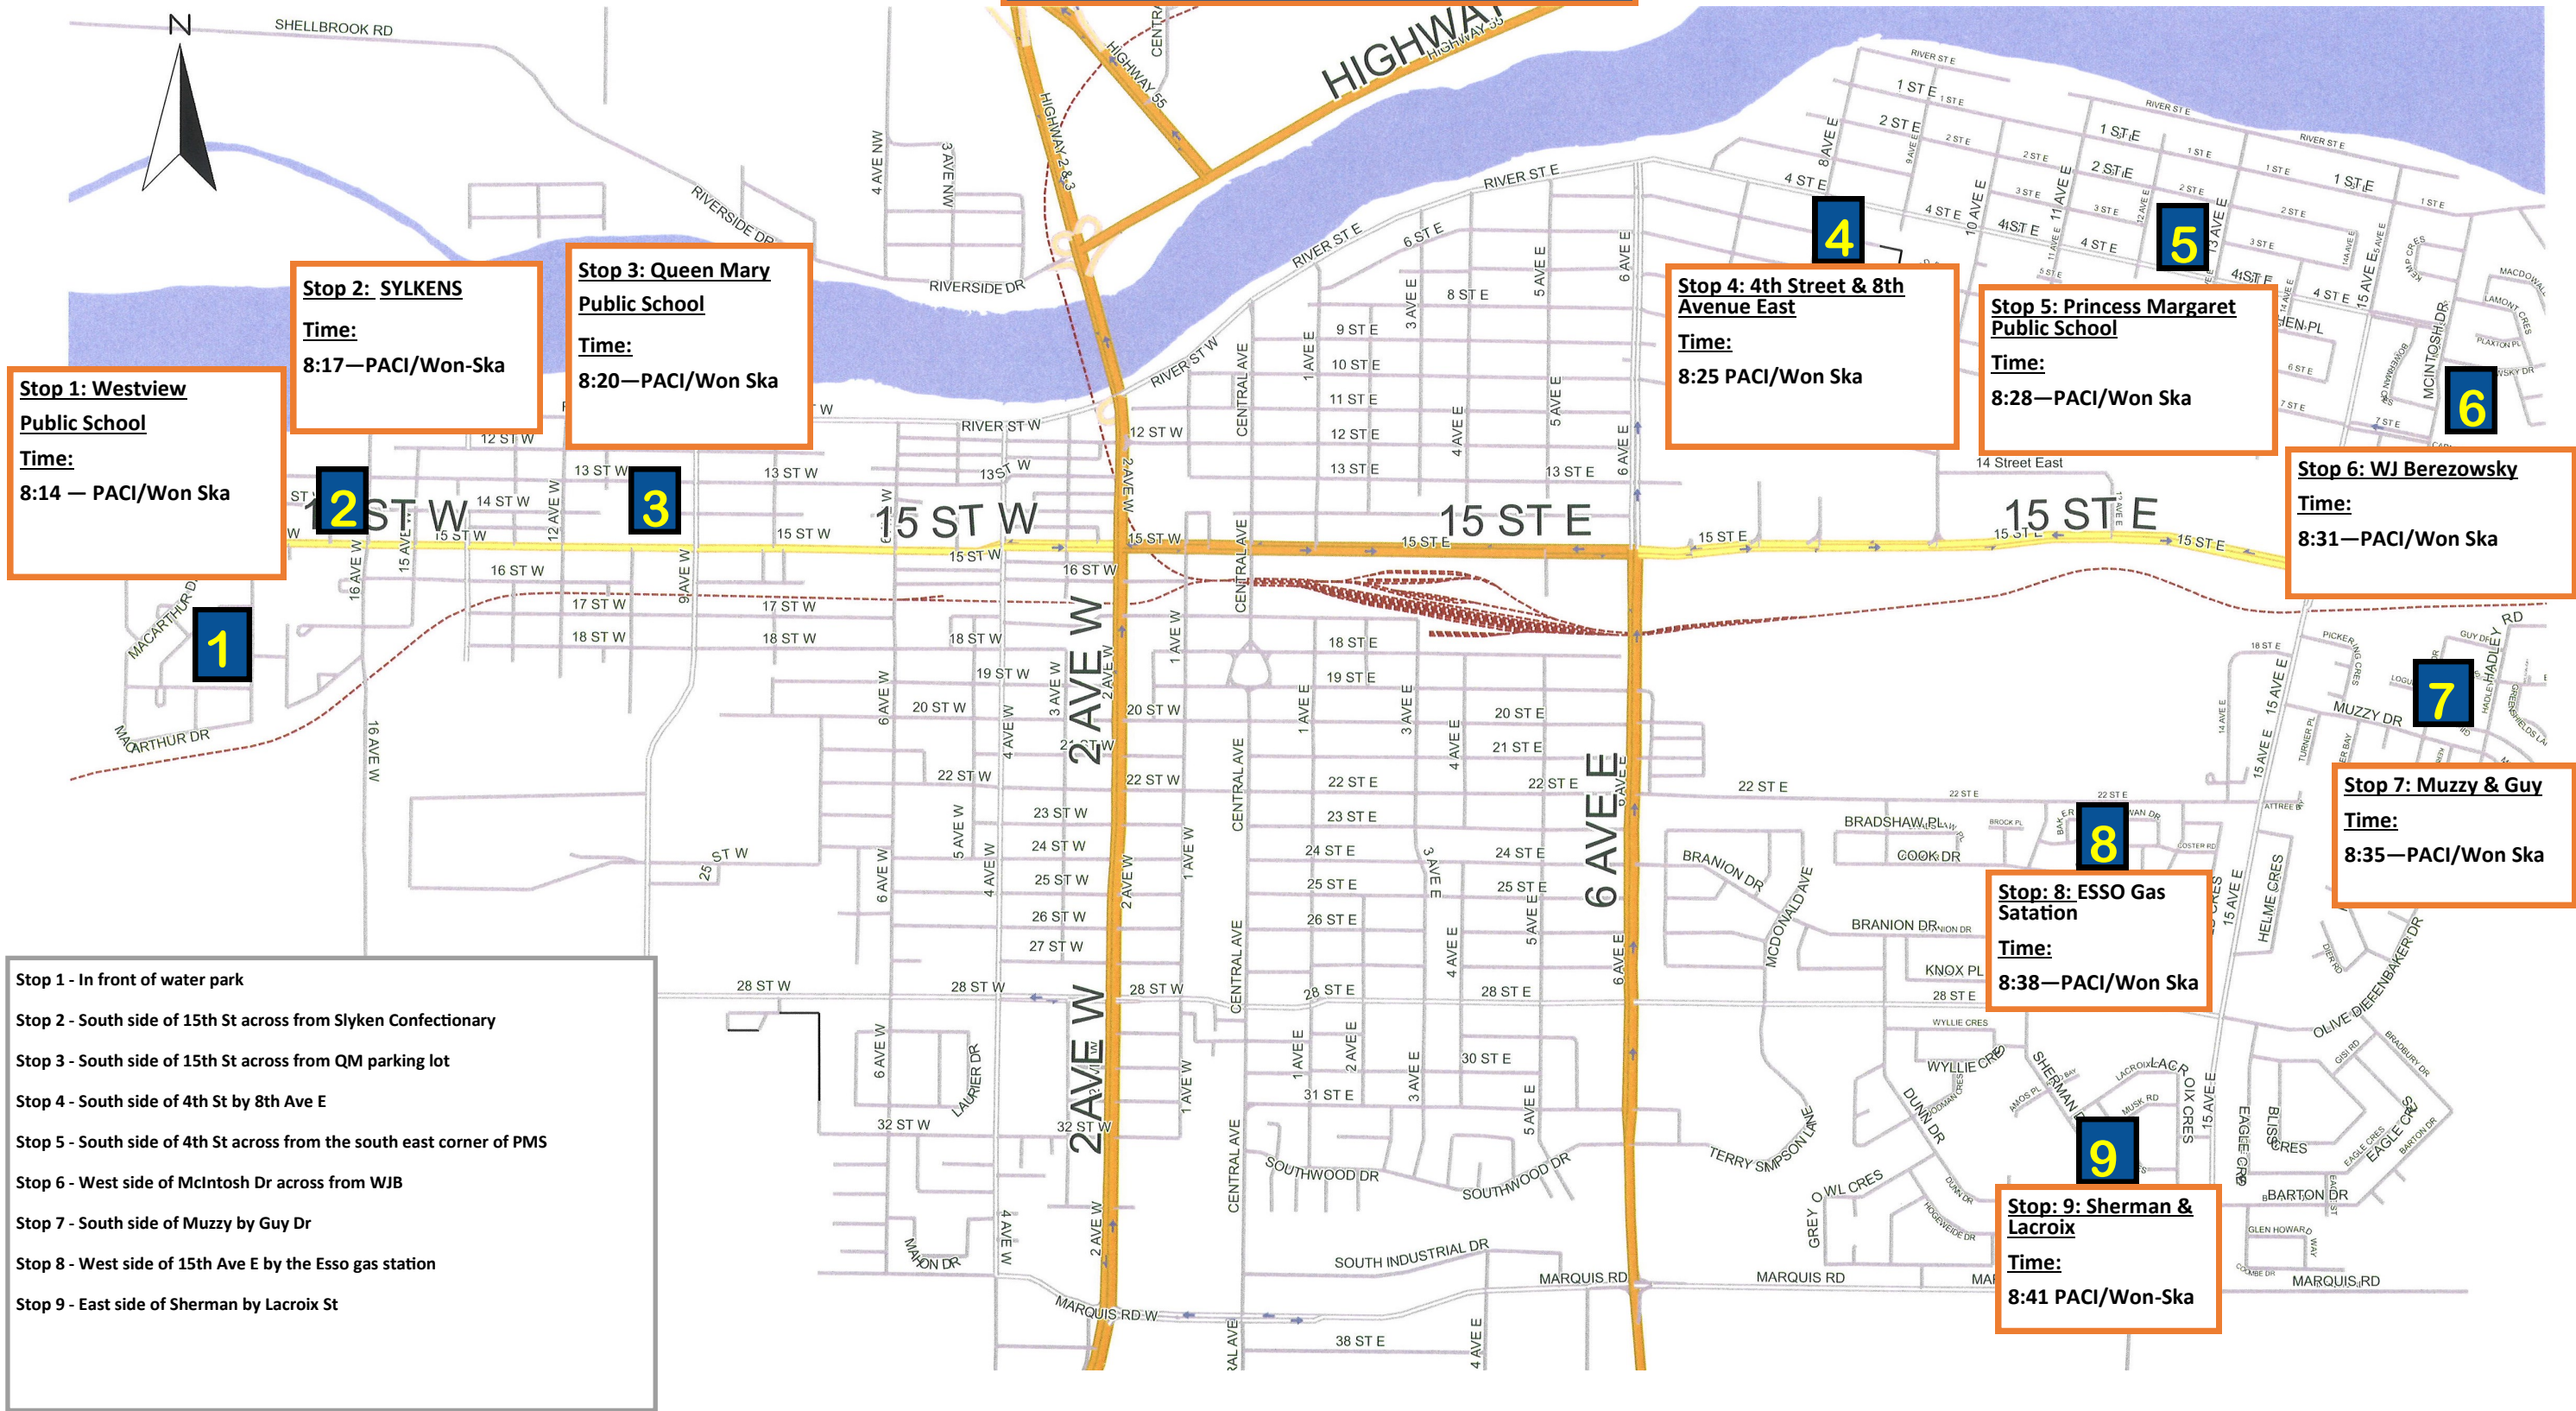

# PACI/Won Ska Bus Route

**Stop 1: Westview Public School**  
**Time:**  
 8:14 — PACI/Won Ska

**Stop 2: SYLKENS**  
**Time:**  
 8:17—PACI/Won-Ska

**Stop 3: Queen Mary Public School**  
**Time:**  
 8:20—PACI/Won Ska

**Stop 4: 4th Street & 8th Avenue East**  
**Time:**  
 8:25 PACI/Won Ska

**Stop 5: Princess Margaret Public School**  
**Time:**  
 8:28—PACI/Won Ska

**Stop 6: WJ Berezowsky**  
**Time:**  
 8:31—PACI/Won Ska

**Stop 7: Muzzy & Guy**  
**Time:**  
 8:35—PACI/Won Ska

**Stop 8: ESSO Gas Satation**  
**Time:**  
 8:38—PACI/Won Ska

**Stop 9: Sherman & Lacroix**  
**Time:**  
 8:41 PACI/Won-Ska

- Stop 1 - In front of water park
- Stop 2 - South side of 15th St across from Slyken Confectionary
- Stop 3 - South side of 15th St across from QM parking lot
- Stop 4 - South side of 4th St by 8th Ave E
- Stop 5 - South side of 4th St across from the south east corner of PMS
- Stop 6 - West side of McIntosh Dr across from WJB
- Stop 7 - South side of Muzzy by Guy Dr
- Stop 8 - West side of 15th Ave E by the Esso gas station
- Stop 9 - East side of Sherman by Lacroix St