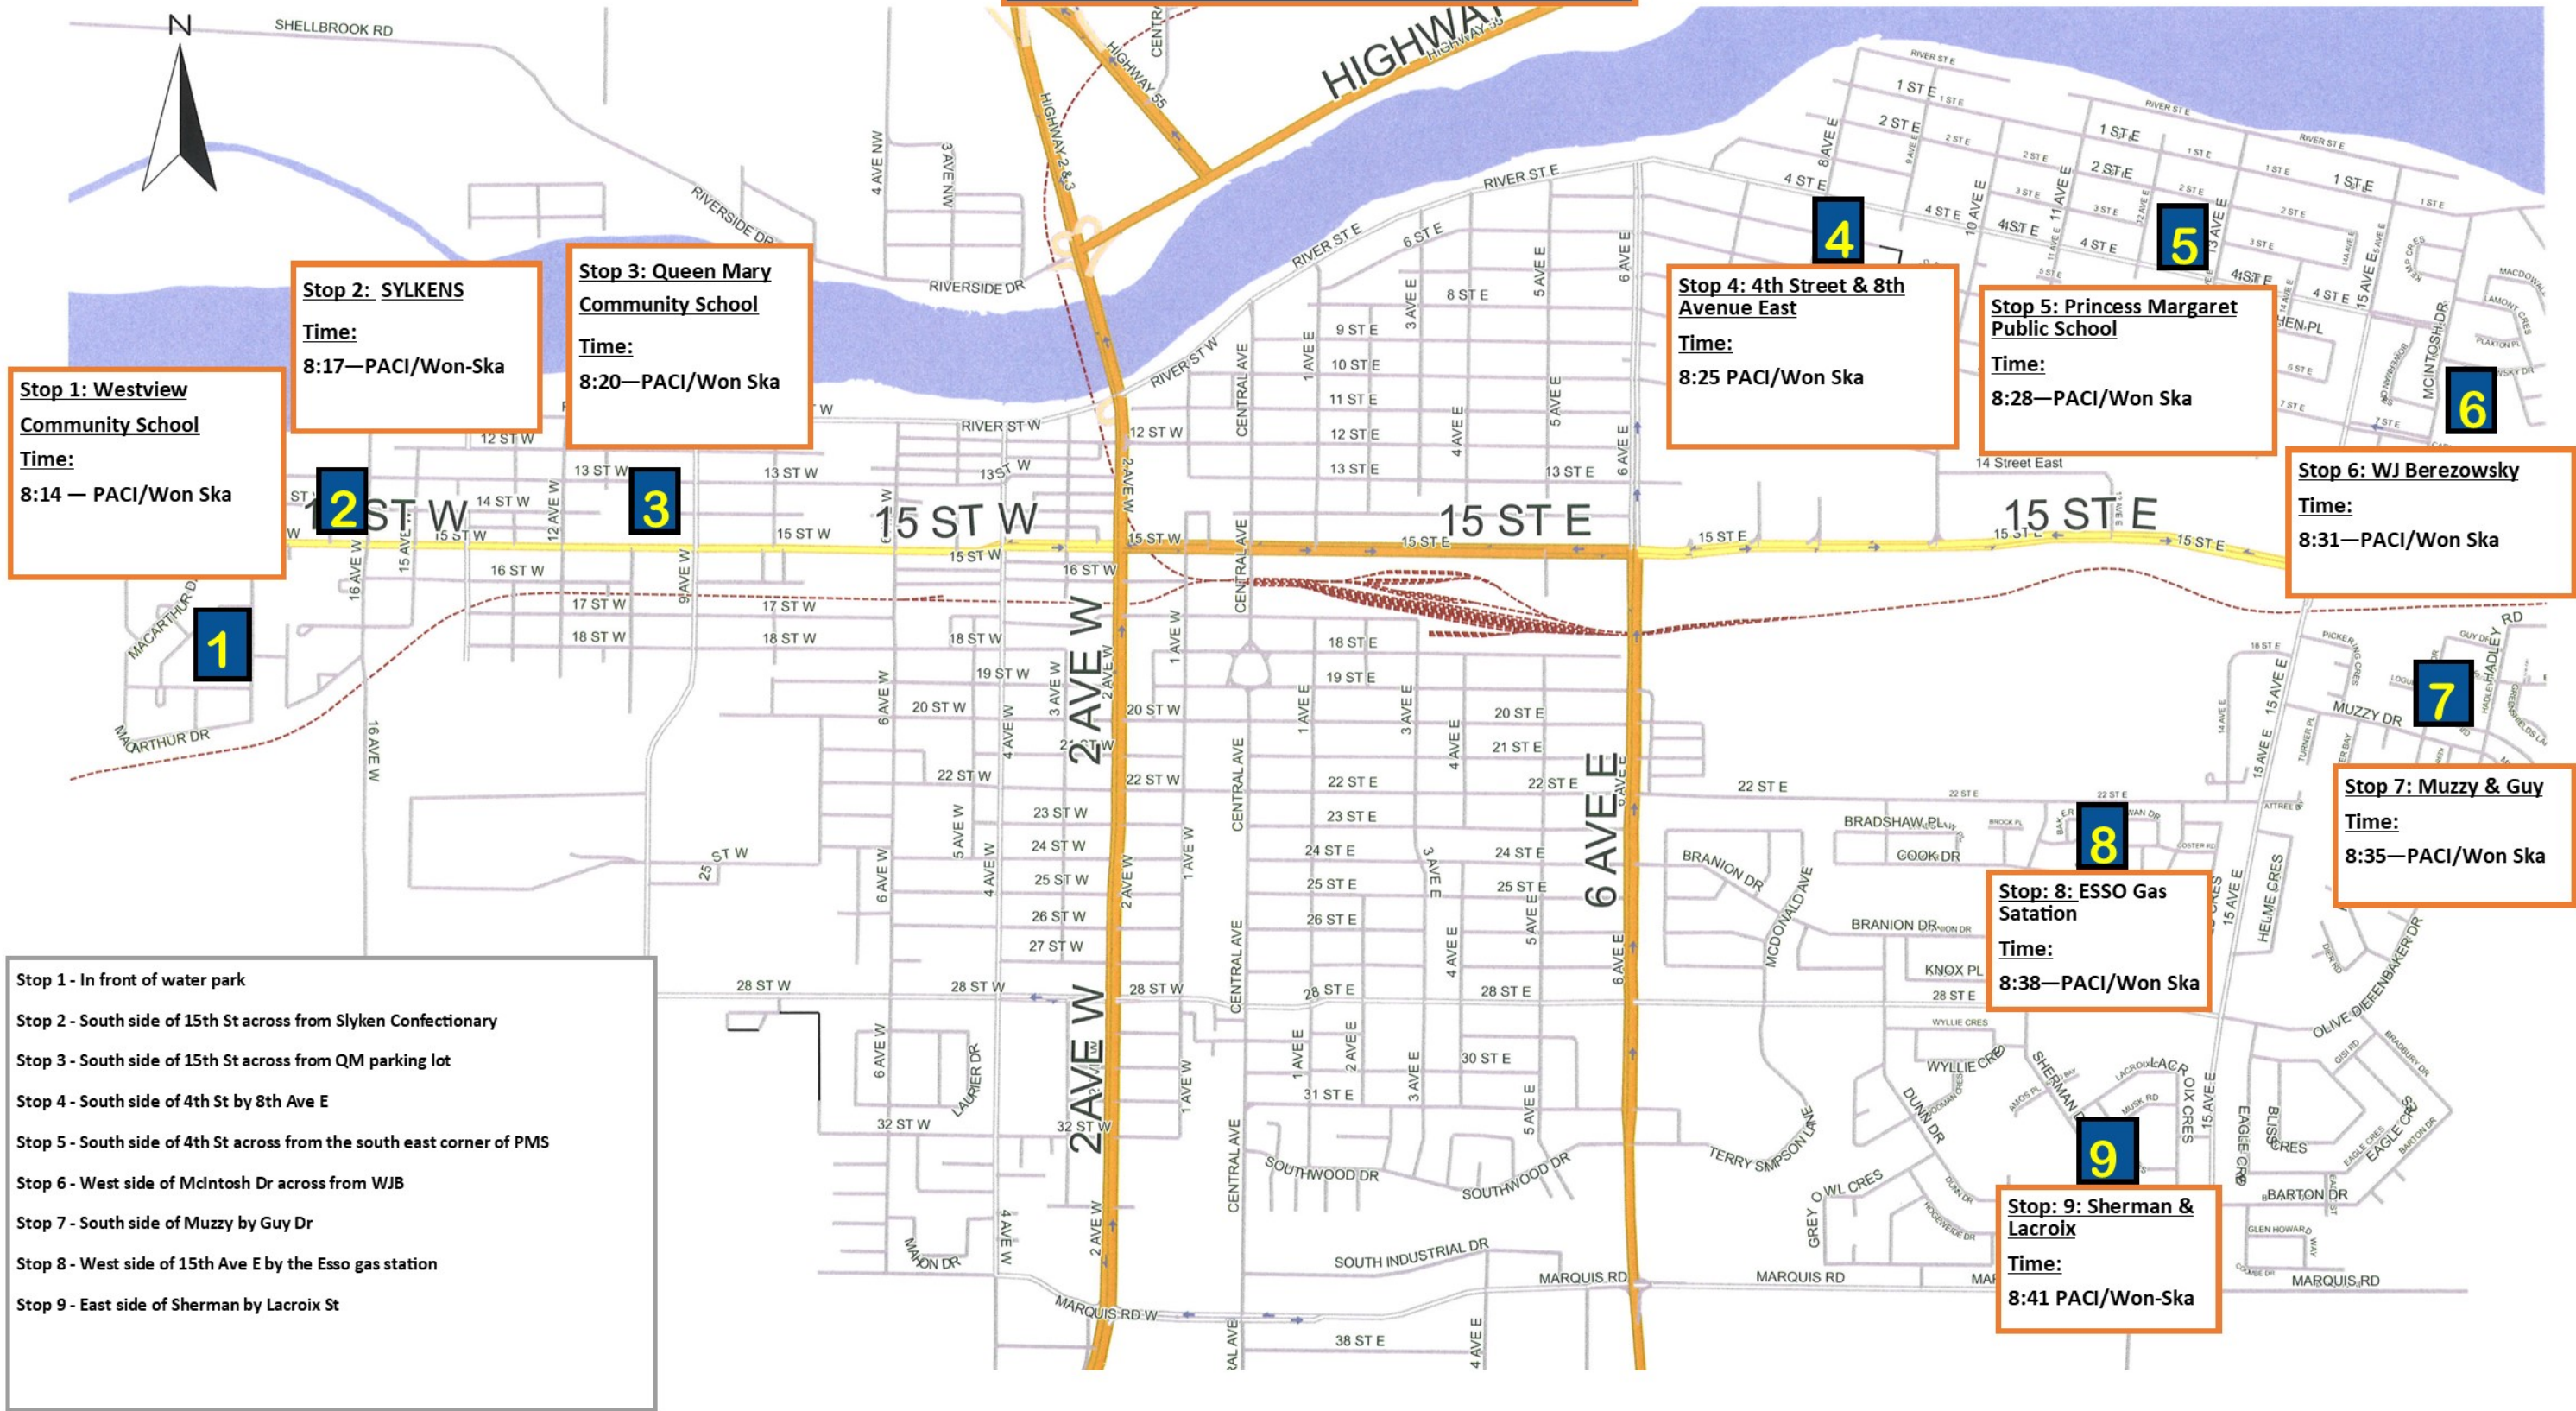

# PACI/Won Ska Bus Route

**Stop 1: Westview Community School**  
**Time:**  
 8:14 — PACI/Won Ska

**Stop 2: SYLKENS**  
**Time:**  
 8:17—PACI/Won-Ska

**Stop 3: Queen Mary Community School**  
**Time:**  
 8:20—PACI/Won Ska

**Stop 4: 4th Street & 8th Avenue East**  
**Time:**  
 8:25 PACI/Won Ska

**Stop 5: Princess Margaret Public School**  
**Time:**  
 8:28—PACI/Won Ska

**Stop 6: WJ Berezowsky**  
**Time:**  
 8:31—PACI/Won Ska

**Stop 7: Muzzy & Guy**  
**Time:**  
 8:35—PACI/Won Ska

**Stop 8: ESSO Gas Satation**  
**Time:**  
 8:38—PACI/Won Ska

**Stop 9: Sherman & Lacroix**  
**Time:**  
 8:41 PACI/Won-Ska

Stop 1 - In front of water park  
 Stop 2 - South side of 15th St across from Slyken Confectionary  
 Stop 3 - South side of 15th St across from QM parking lot  
 Stop 4 - South side of 4th St by 8th Ave E  
 Stop 5 - South side of 4th St across from the south east corner of PMS  
 Stop 6 - West side of McIntosh Dr across from WJB  
 Stop 7 - South side of Muzzy by Guy Dr  
 Stop 8 - West side of 15th Ave E by the Esso gas station  
 Stop 9 - East side of Sherman by Lacroix St