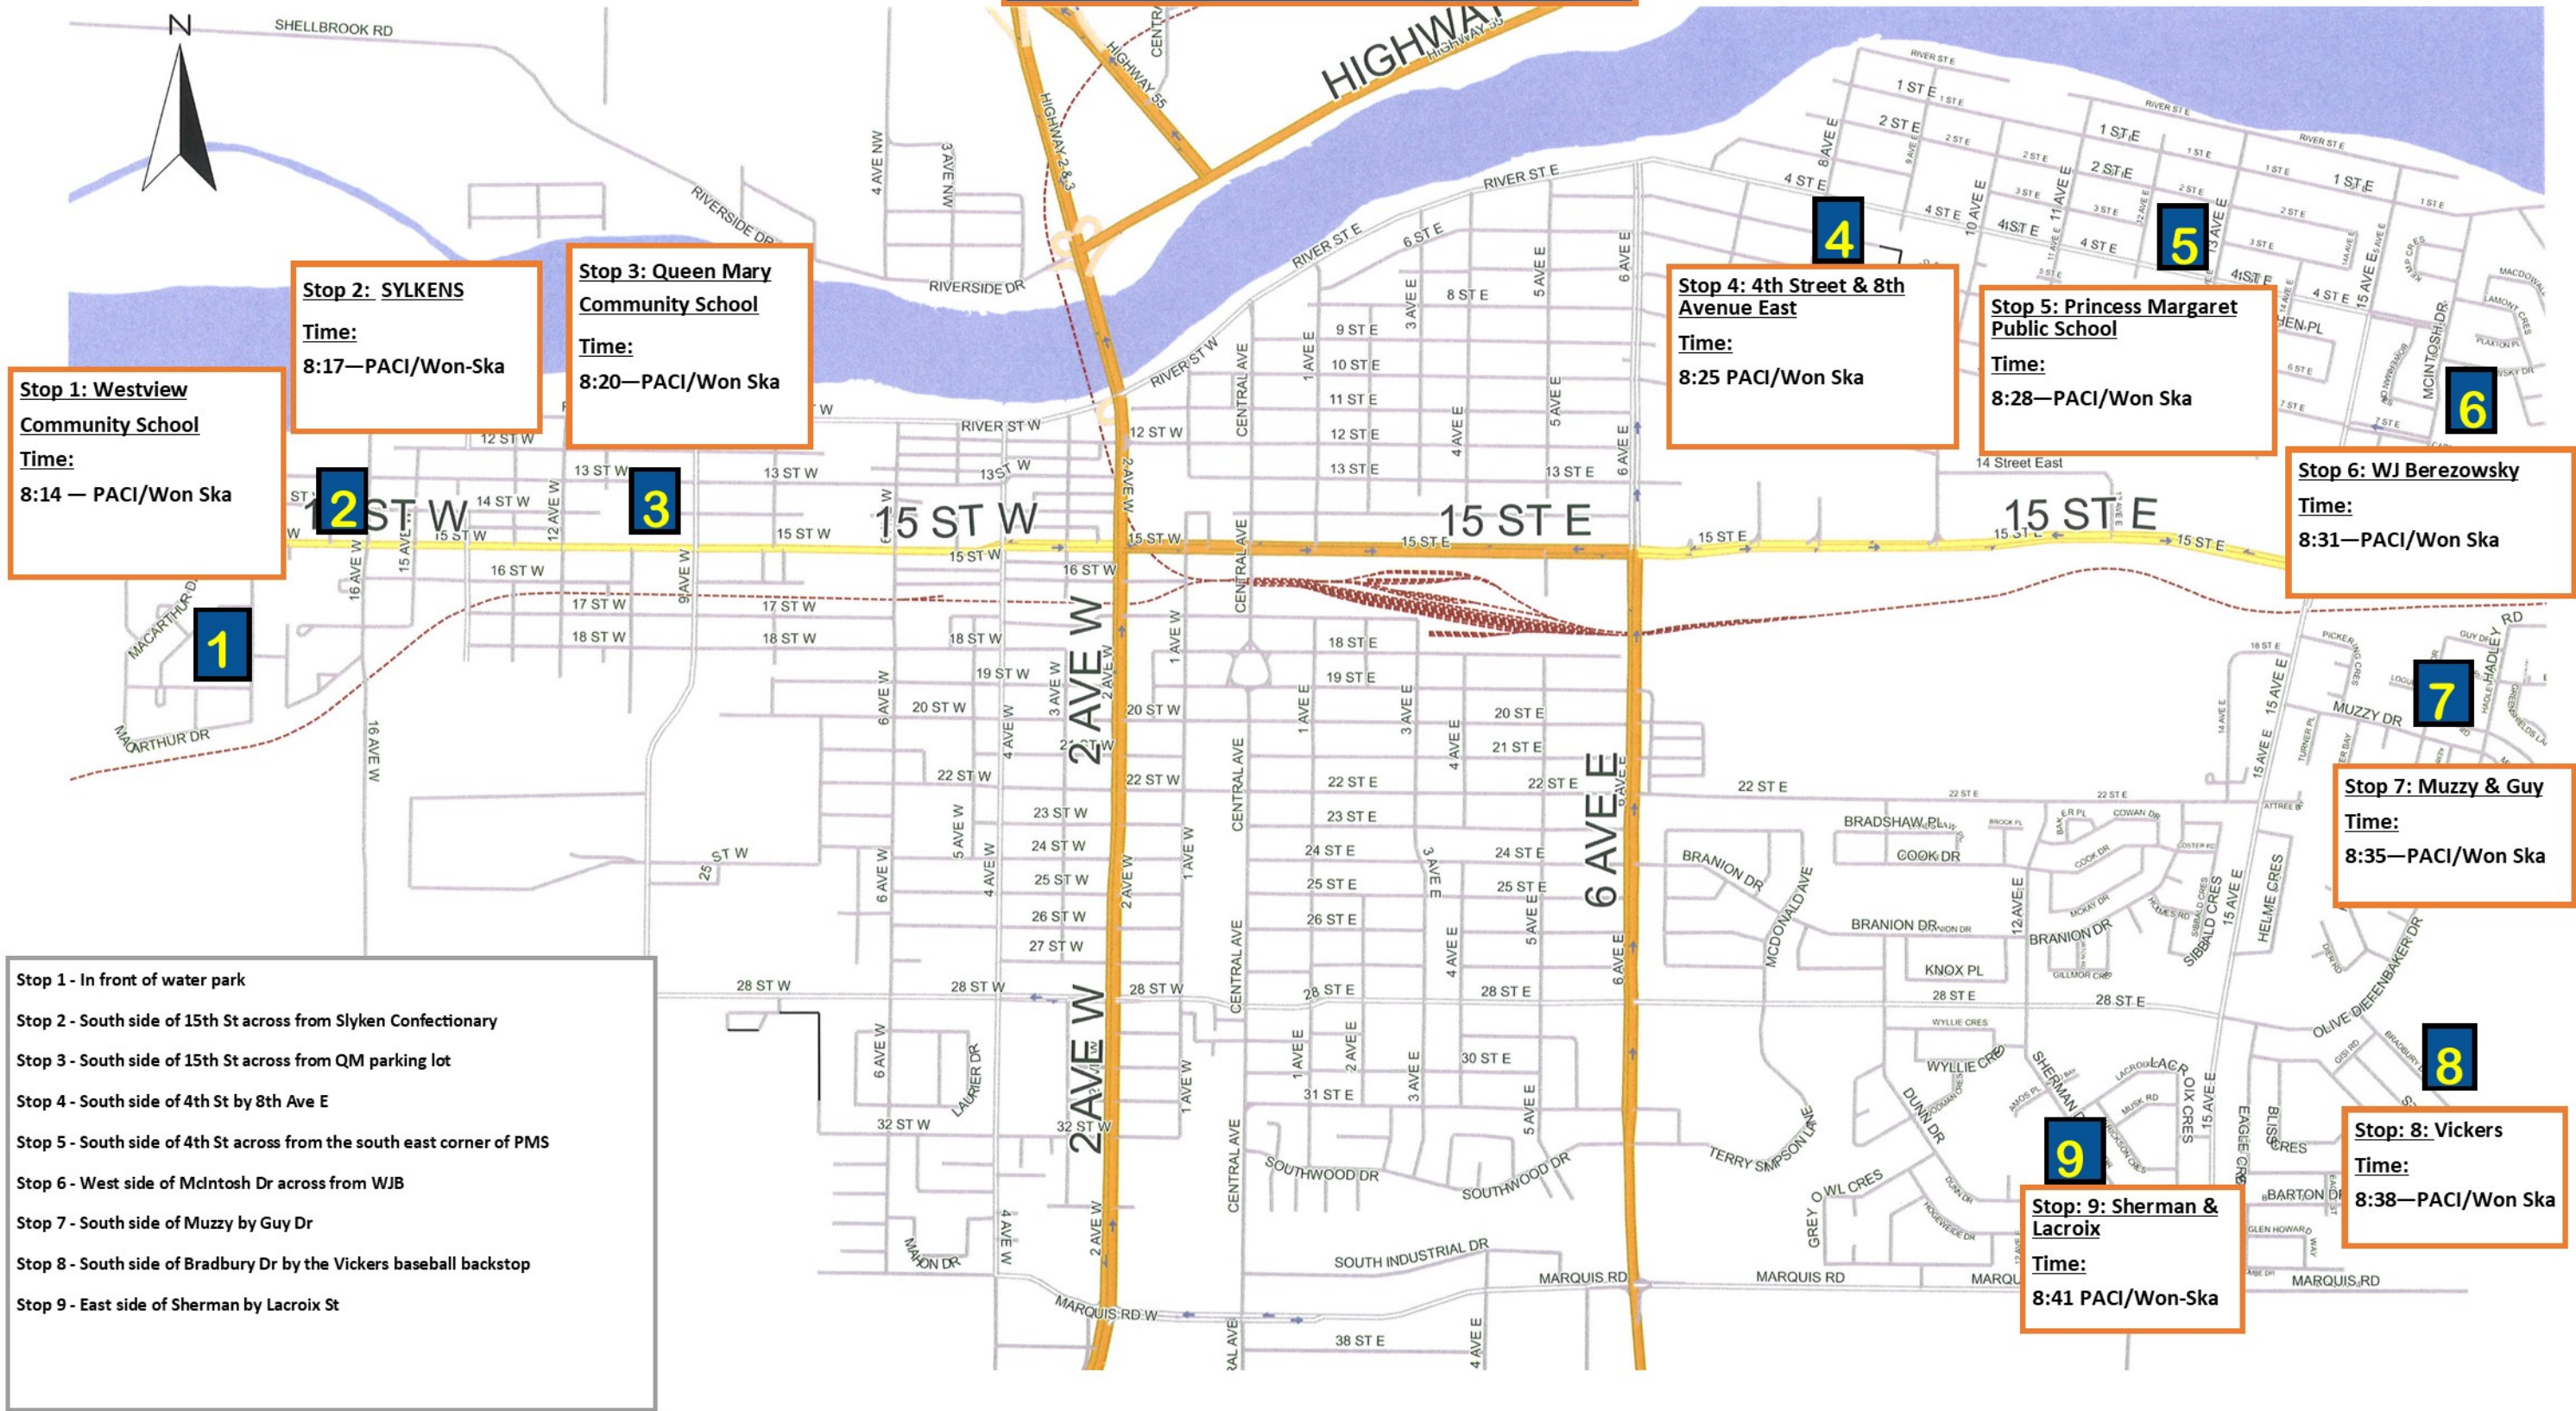

PACI/Won Ska Bus Route

Stop 1: Westview Community School
Time:
 8:14 — PACI/Won Ska

Stop 2: SYLKENS
Time:
 8:17—PACI/Won-Ska

Stop 3: Queen Mary Community School
Time:
 8:20—PACI/Won Ska

Stop 4: 4th Street & 8th Avenue East
Time:
 8:25 PACI/Won Ska

Stop 5: Princess Margaret Public School
Time:
 8:28—PACI/Won Ska

Stop 6: WJ Berezowsky
Time:
 8:31—PACI/Won Ska

Stop 7: Muzzy & Guy
Time:
 8:35—PACI/Won Ska

Stop 8: Vickers
Time:
 8:38—PACI/Won Ska

Stop 9: Sherman & Lacroix
Time:
 8:41 PACI/Won-Ska

- Stop 1 - In front of water park
- Stop 2 - South side of 15th St across from Slyken Confectionary
- Stop 3 - South side of 15th St across from QM parking lot
- Stop 4 - South side of 4th St by 8th Ave E
- Stop 5 - South side of 4th St across from the south east corner of PMS
- Stop 6 - West side of McIntosh Dr across from WJB
- Stop 7 - South side of Muzzy by Guy Dr
- Stop 8 - South side of Bradbury Dr by the Vickers baseball backstop
- Stop 9 - East side of Sherman by Lacroix St