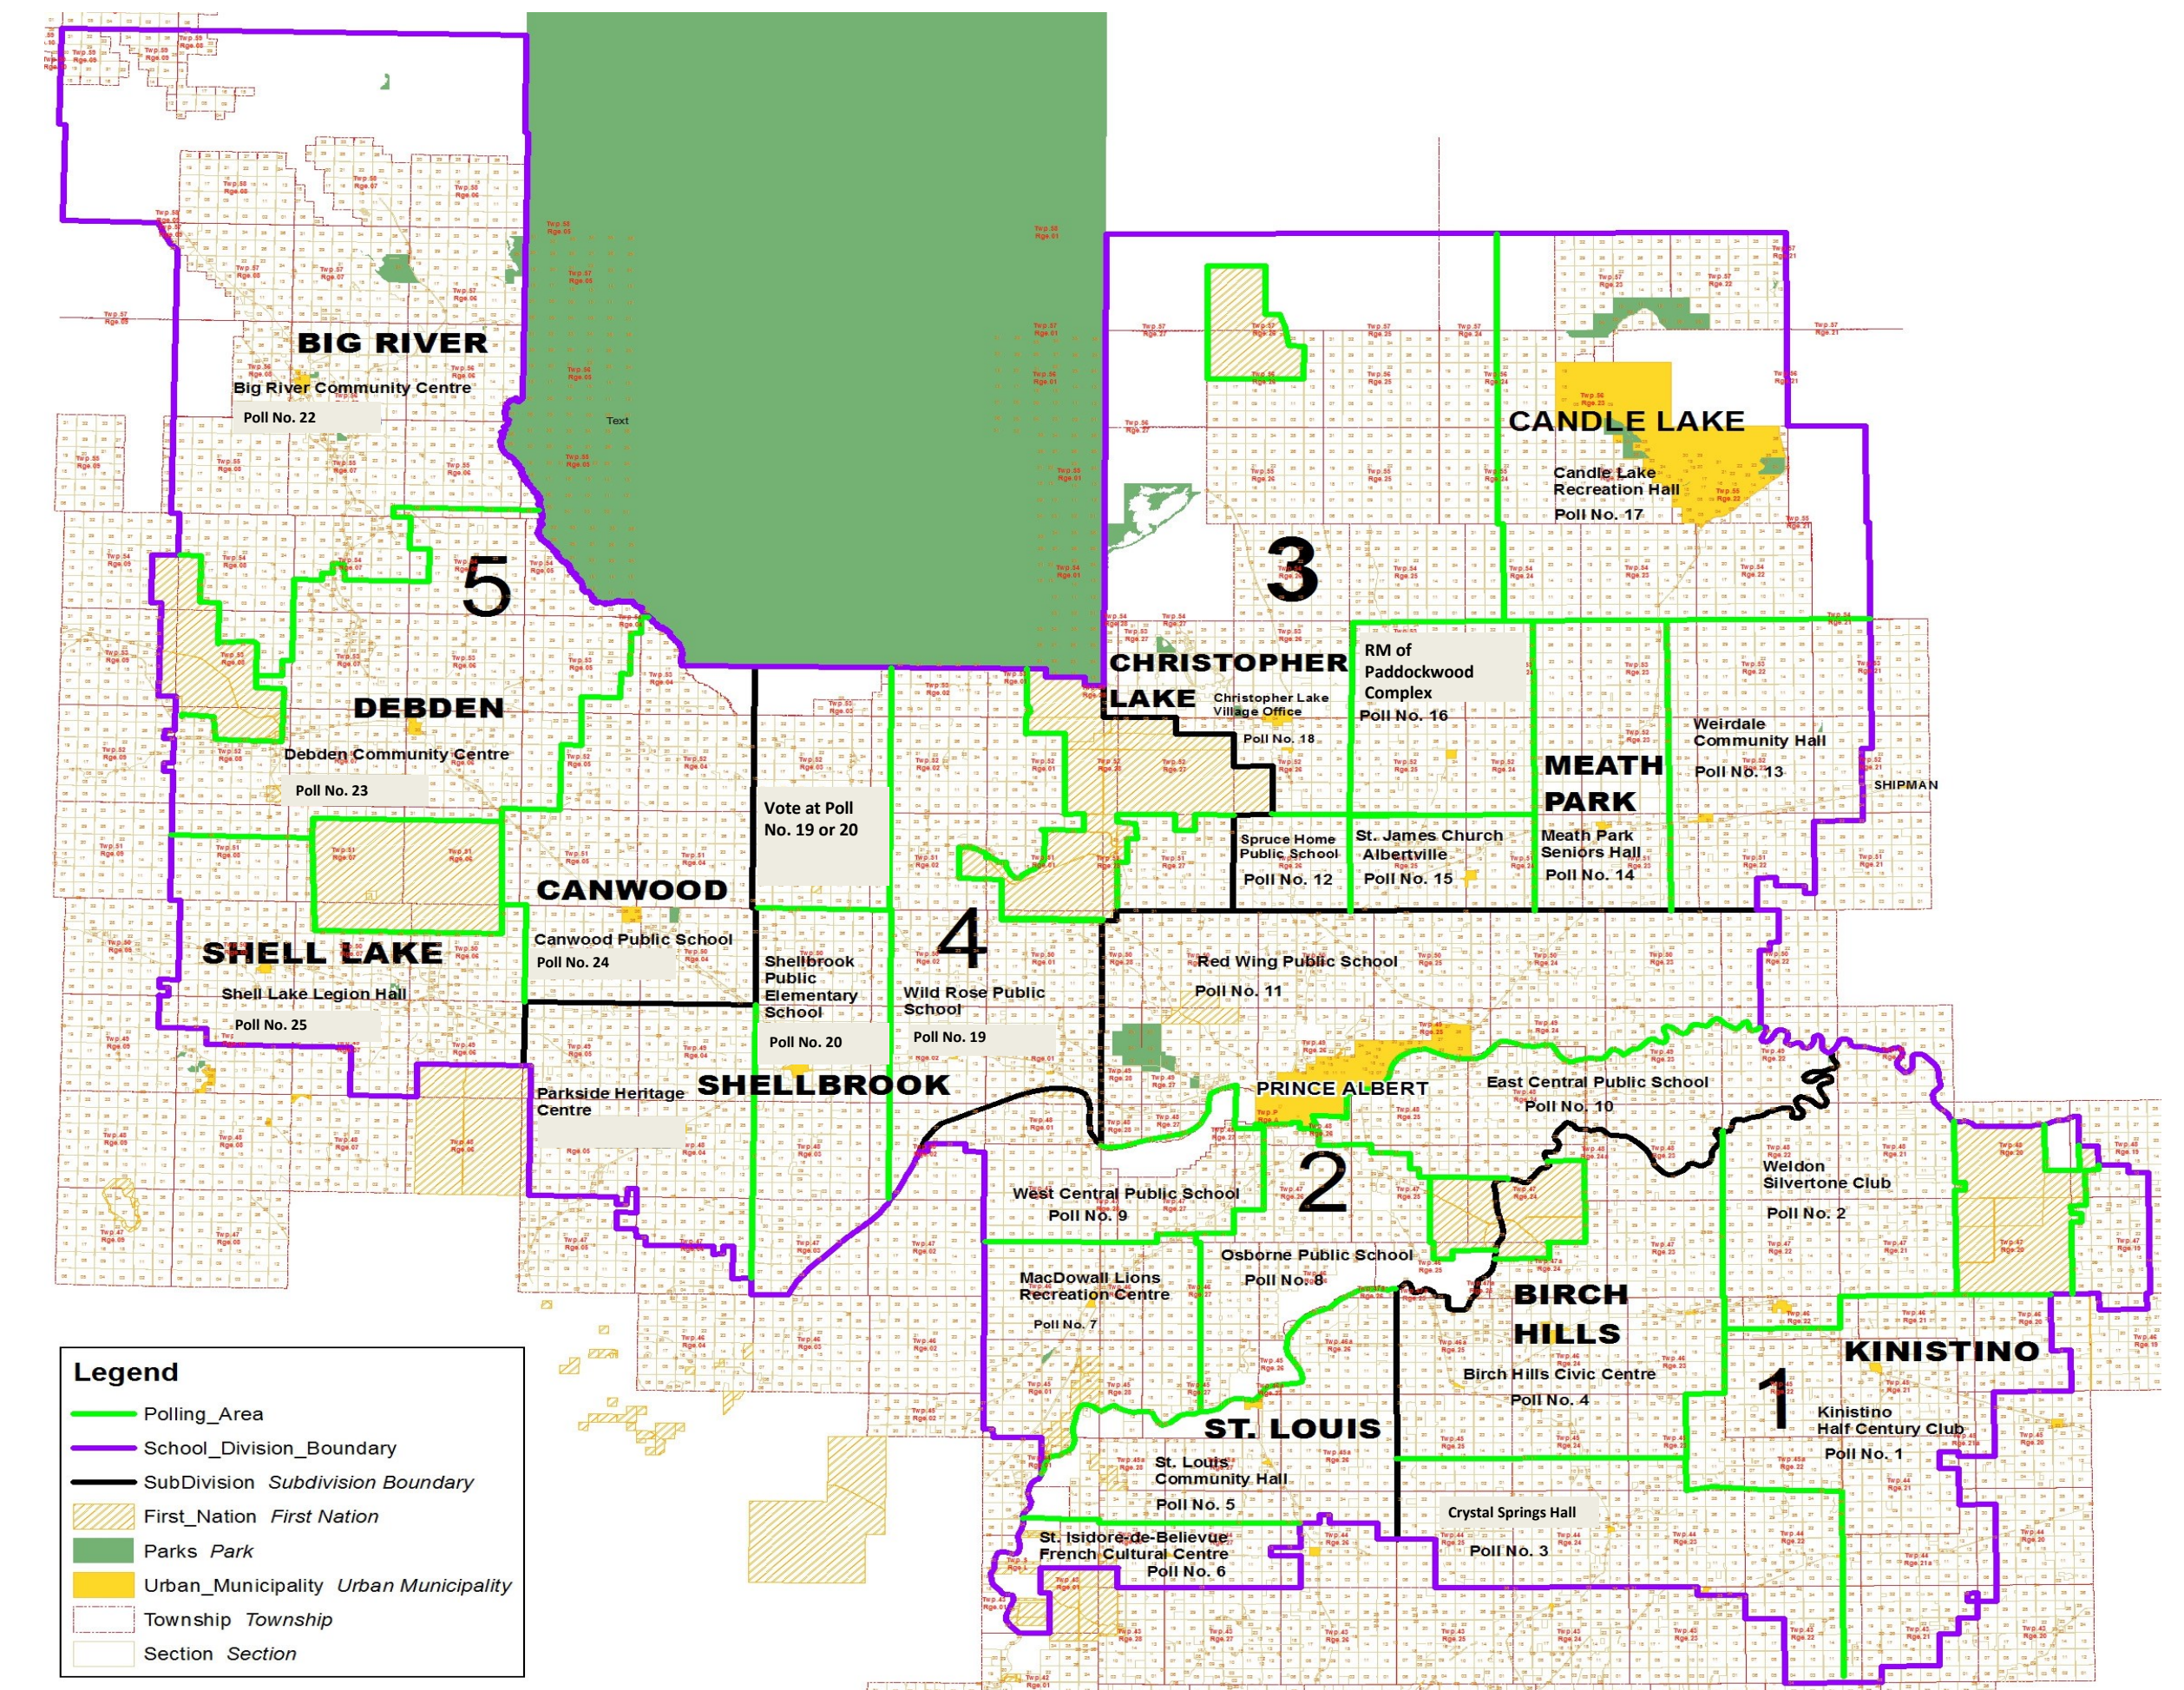

**Saskatchewan Rivers Public School Division
No. 119
Board of Education Election
Monday, November 9, 2020
(Polls are open from 9:00 a.m. to 8:00 pm.)**

Subdivision 4 Polling Area Map

Legend

- Polling_Area
- School_Division_Boundary
- SubDivision Subdivision Boundary
- First_Nation First Nation
- Parks Park
- Urban_Municipality Urban Municipality
- Township Township
- Section Section

Subdivision No. 4

Poll No. 19	Wild Rose Public School	5 Miles North of Holbein
Poll No. 20	Shellbrook Elementary Public School	100—3rd Ave. East, Shellbrook
Poll No. 21	Parkside Heritage Centre	Parkside

Legend

- Polling_Area
- School_Division_Boundary
- SubDivision Subdivision Boundary
- First_Nation First Nation
- Parks Park
- Urban_Municipality Urban Municipality
- Township Township
- Section Section

This map has been prepared and authorized for distribution by Jerrold Pidbrochynski
Returning Officer for the Saskatchewan Rivers Public School Division No. 119.
Saskatchewan Rivers Public School Division
545—11th Street East
Prince Albert, SK S6V 1B1
(306) 922—1571
(306) 922—3647 (Elections Office)