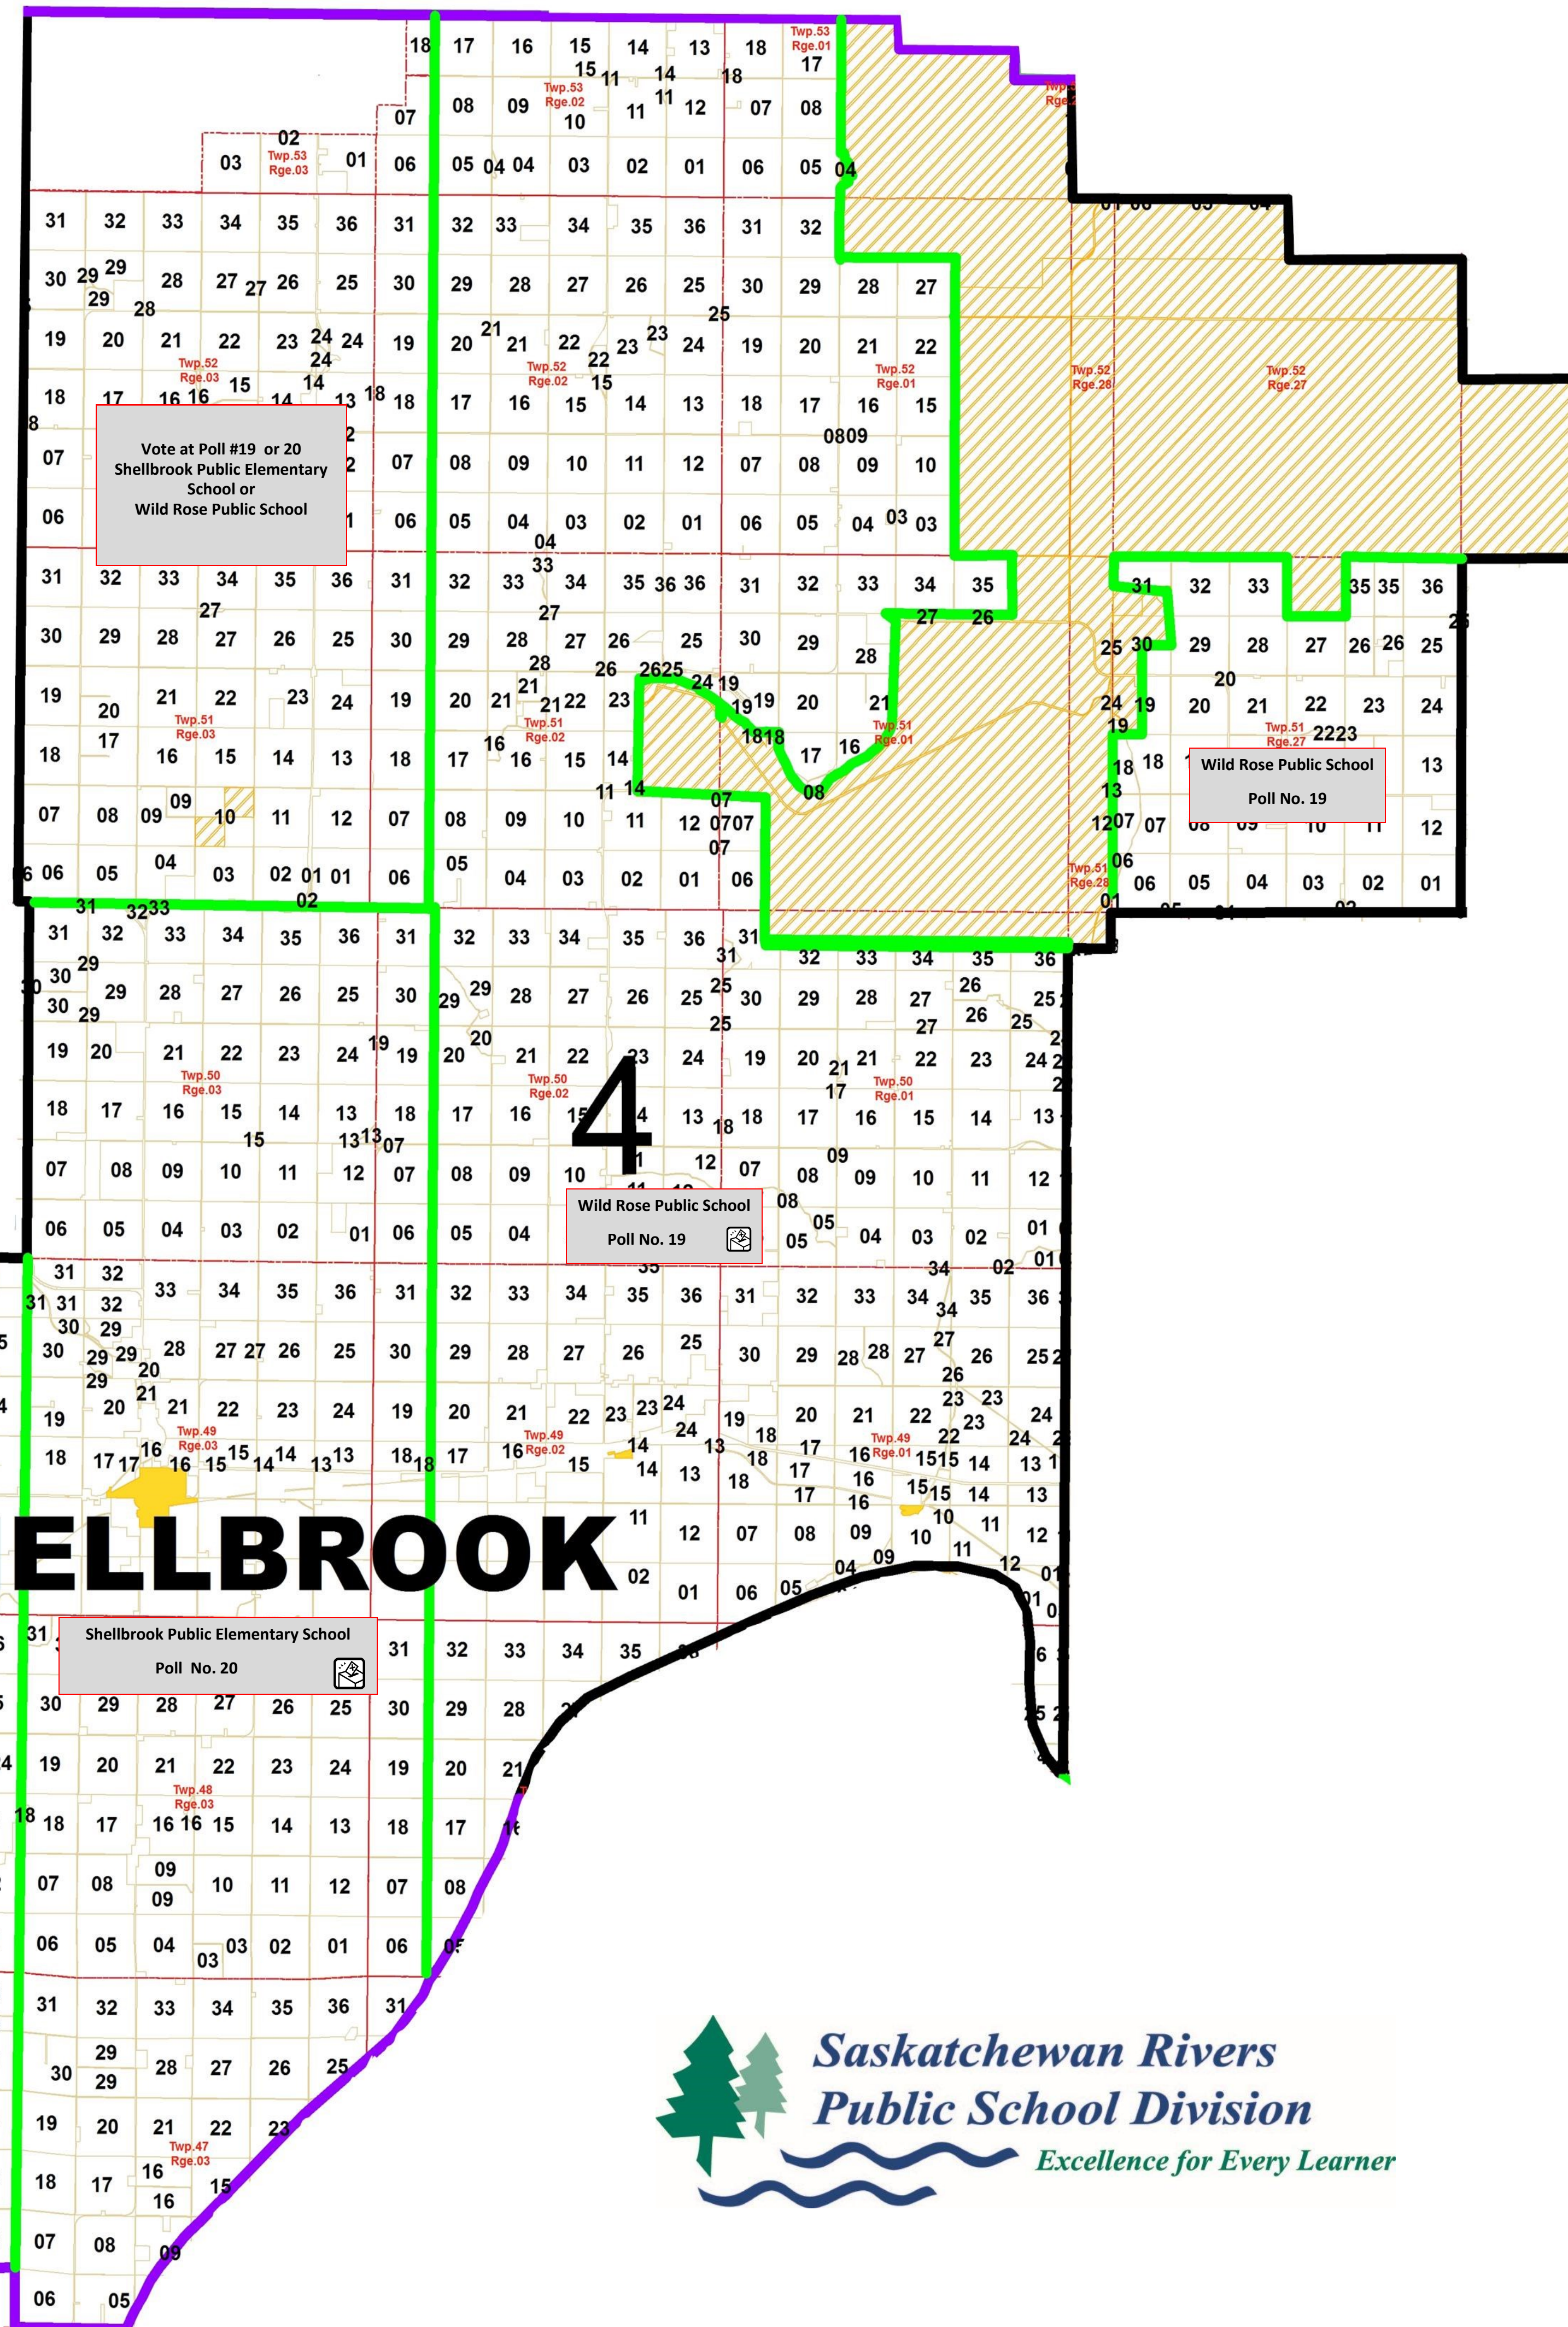

**Saskatchewan Rivers Public School Division
No. 119
Board of Education Election
Monday, November 9, 2020
(Polls are open from 9:00 a.m. to 8:00 pm.)**

Subdivision 4 Polling Area Map

Legend

- Polling_Area
- School_Division_Boundary
- SubDivision Subdivision Boundary
- First_Nation First Nation
- Parks Park
- Urban_Municipality Urban Municipality
- Township Township
- Section Section

Subdivision No. 4

Poll No. 19	Wild Rose Public School	5 Miles North of Holbein
Poll No. 20	Shellbrook Elementary Public School	100—3rd Ave. East, Shellbrook
Poll No. 21	Parkside Heritage Centre	Parkside