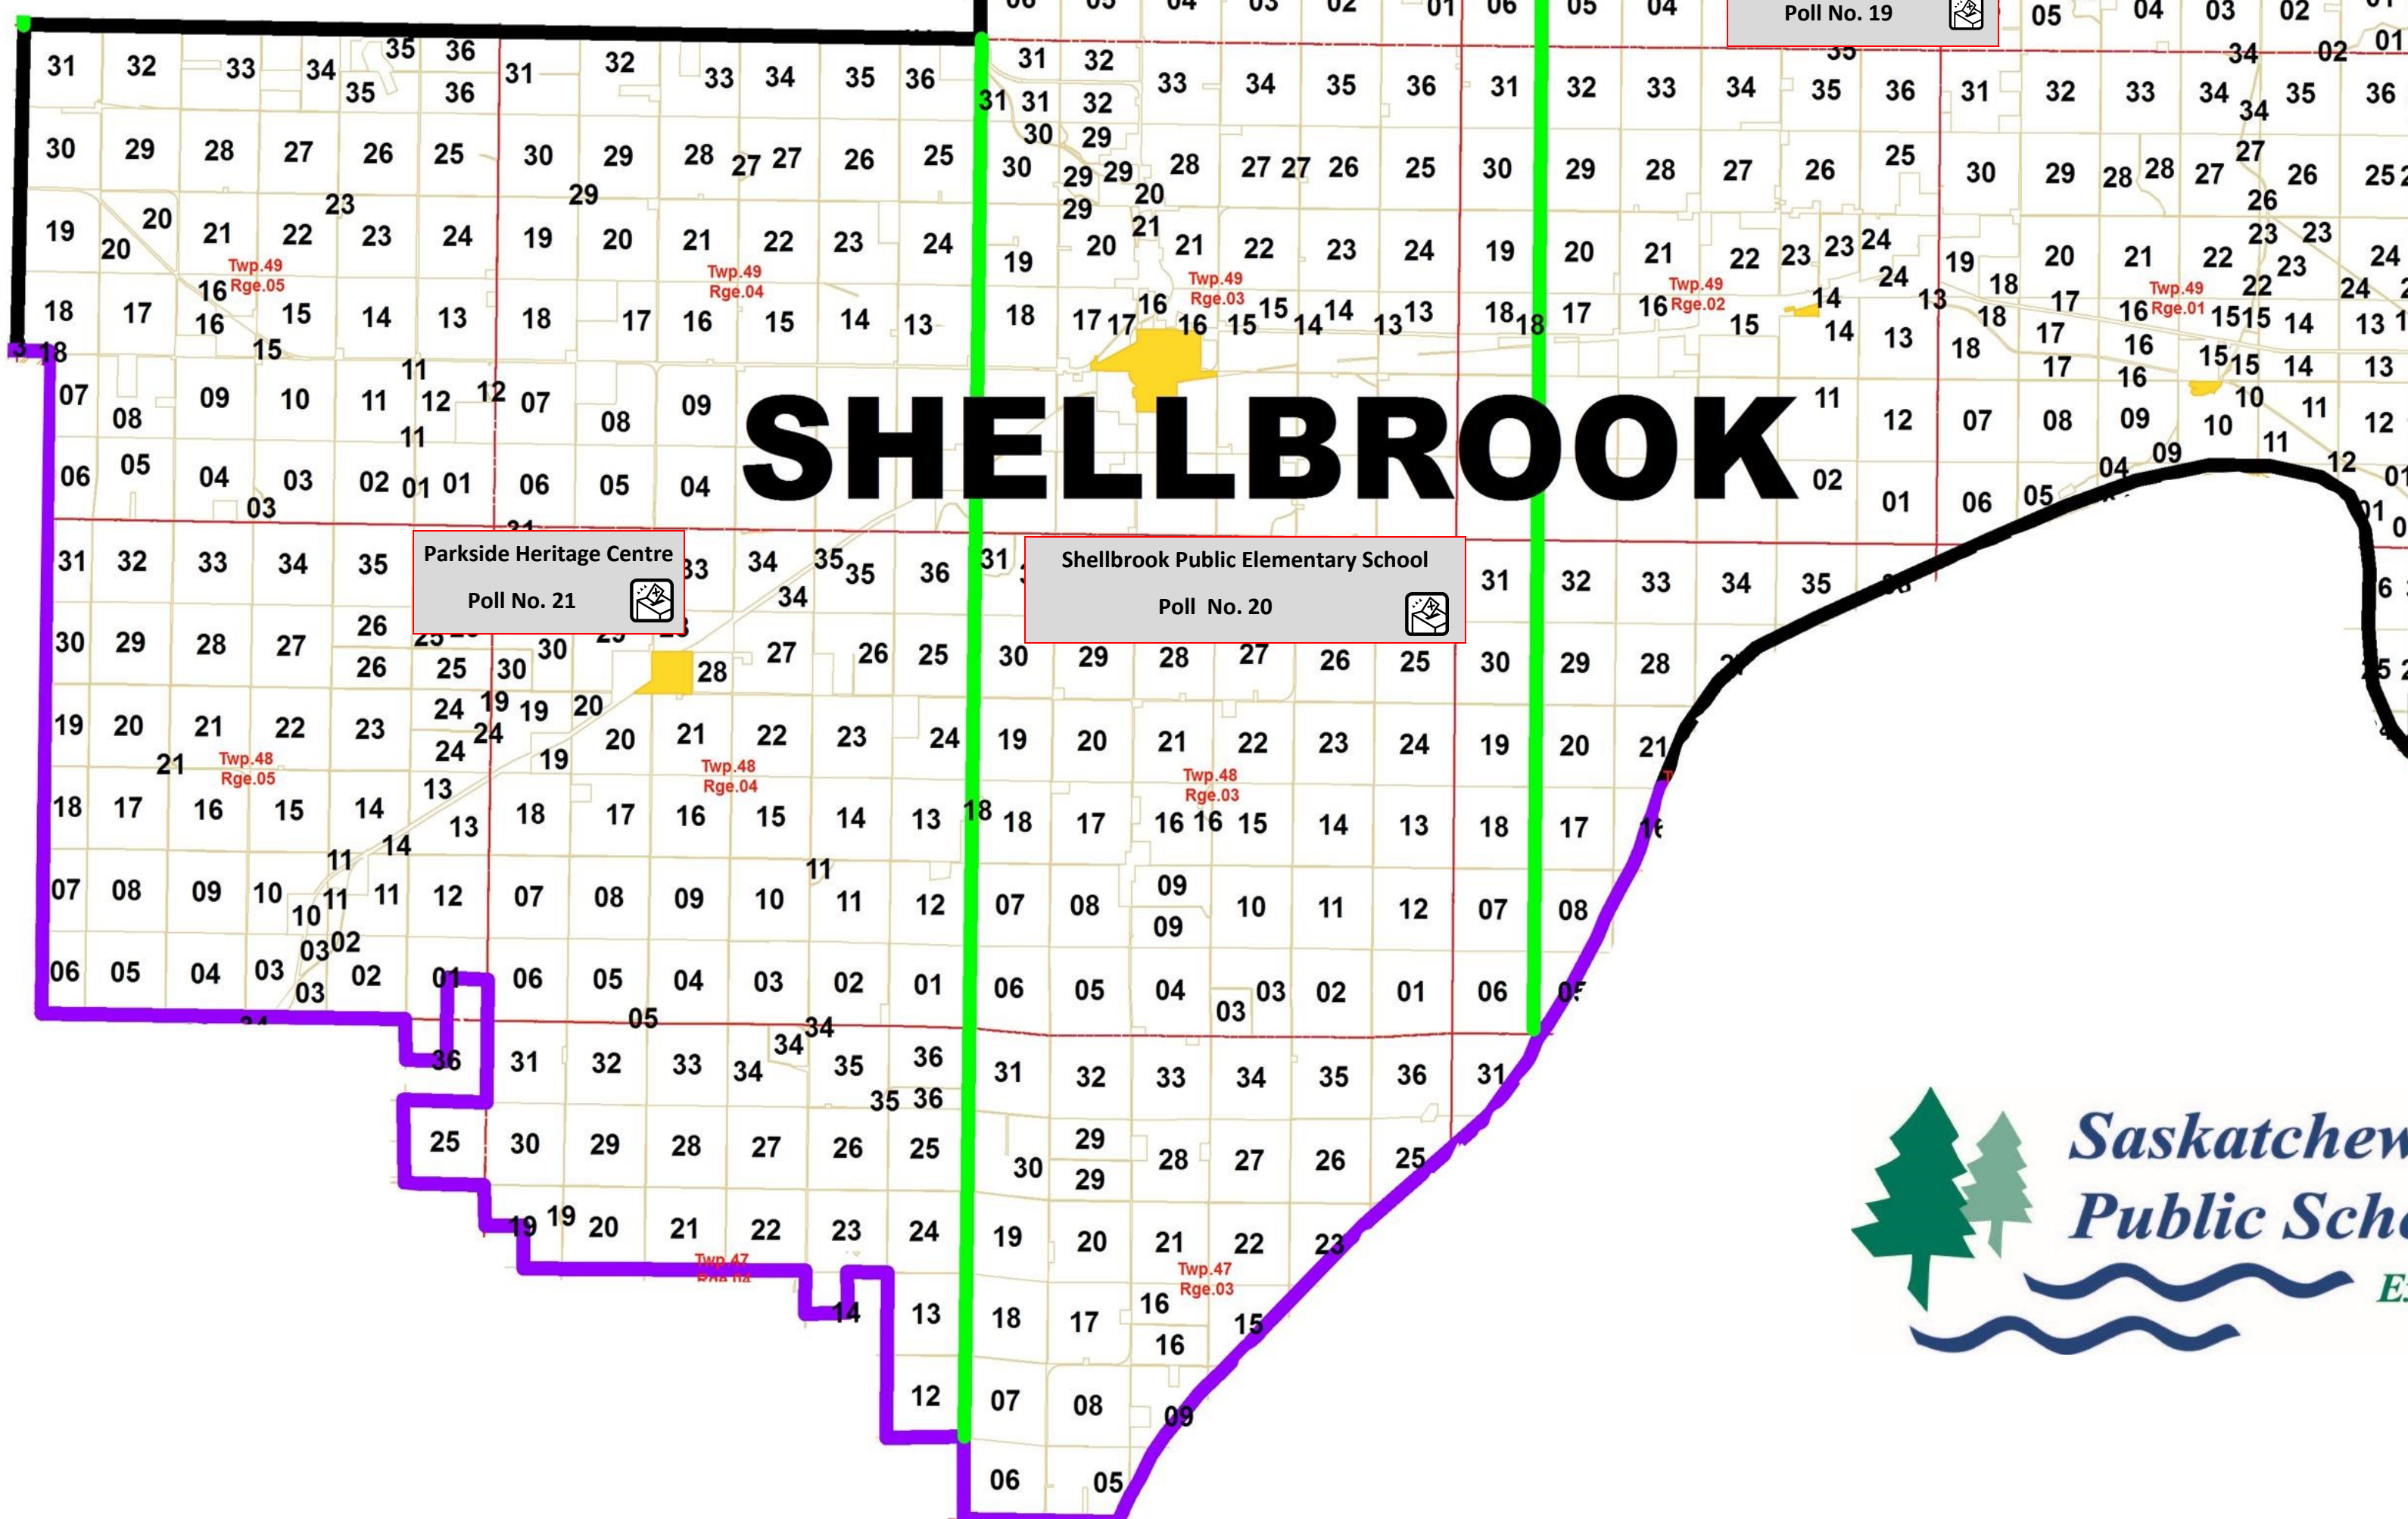

**Saskatchewan Rivers Public School Division
No. 119
Board of Education Election
Monday, November 9, 2020
(Polls are open from 9:00 a.m. to 8:00 pm.)**

Subdivision 4 Polling Area Map

Legend

- Polling_Area
- School_Division_Boundary
- SubDivision Subdivision Boundary
- First_Nation First Nation
- Parks Park
- Urban_Municipality Urban Municipality
- Township Township
- Section Section

Subdivision No. 4

Poll No. 19	Wild Rose Public School	5 Miles North of Holbein
Poll No. 20	Shellbrook Elementary Public School	100—3rd Ave. East, Shellbrook
Poll No. 21	Parkside Heritage Centre	Parkside