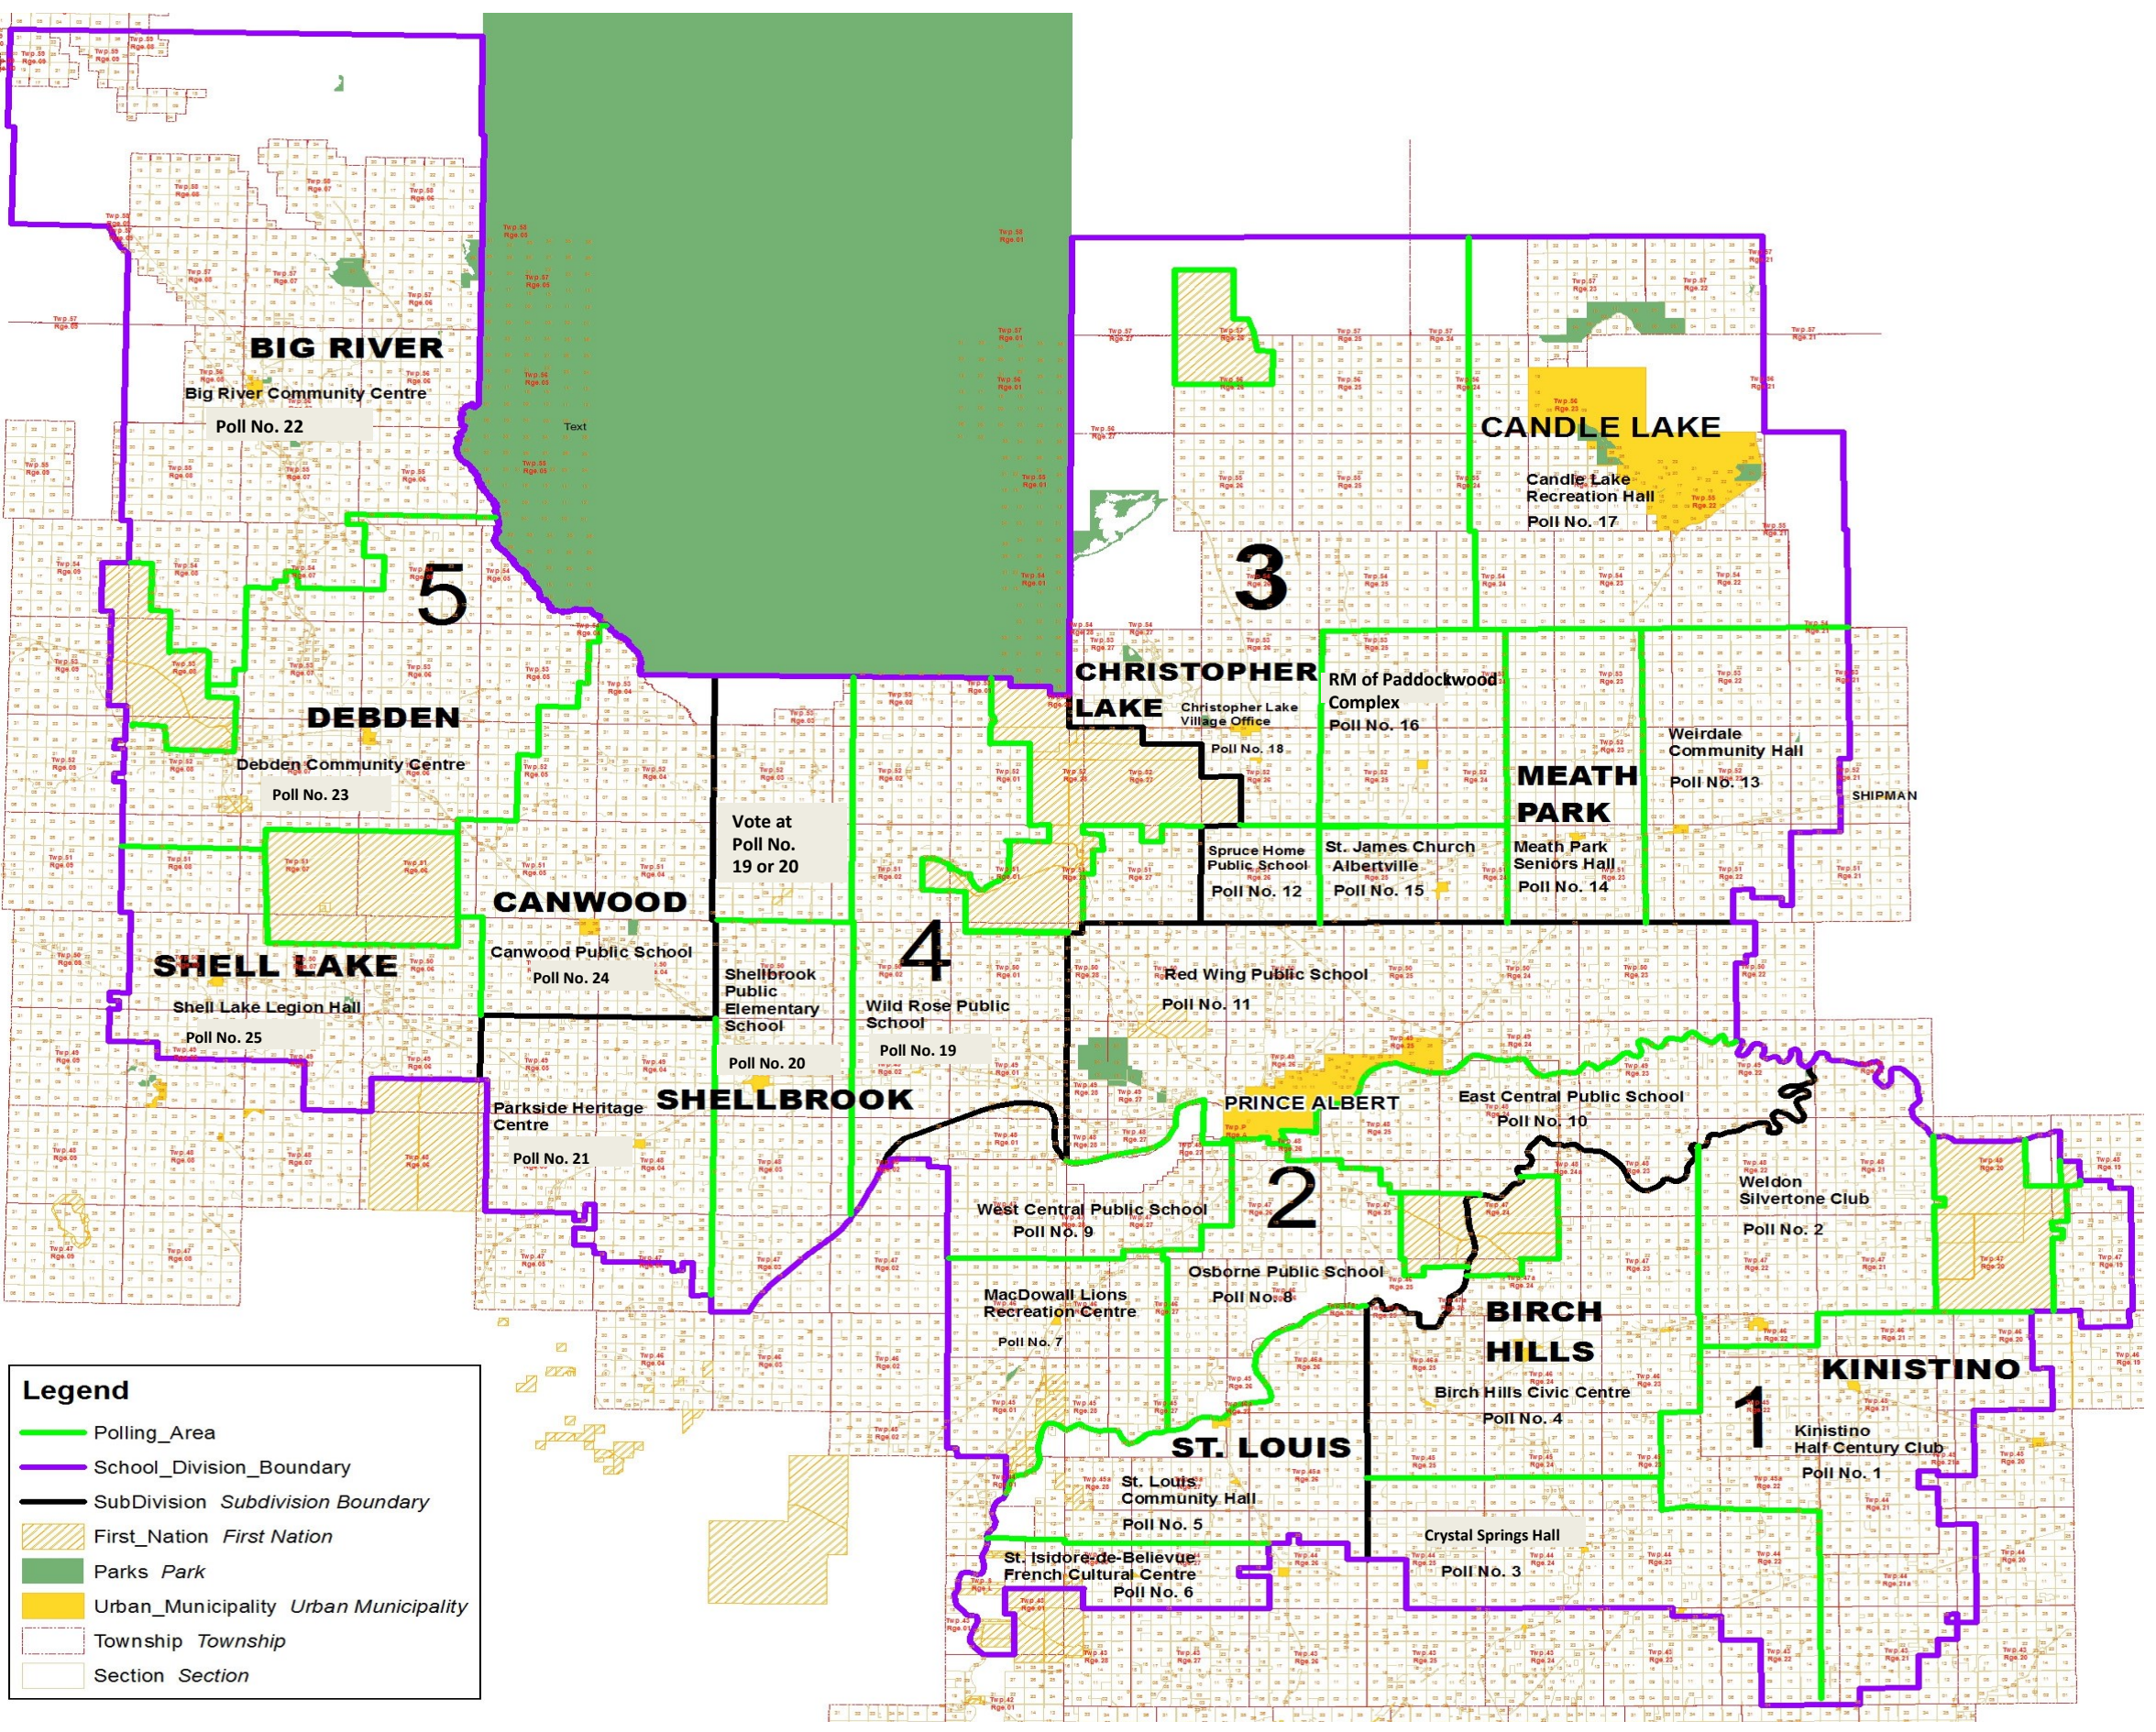

Saskatchewan Rivers Public School Division No. 119

Board of Education Election

Monday, November 9, 2020

(Polls are open from 9:00 a.m. to 8:00 pm.)

Subdivision 3 Polling Area Map

Subdivision No. 3

Poll No. 12	Spruce Home Public School	Hwy No. 2 North
Poll No. 13	Weirdale Community Hall	Weirdale
Poll No. 14	Meath Park Seniors Hall	Meath Park
Poll No. 15	St. James Church	Albertville
Poll No. 16	RM of Paddockwood Complex	Paddockwood
Poll No. 17	Candle Lake Recreation Hall	Candle Lake
Poll No. 18	Christopher Lake Village Office	Hwy No. 263 Christopher Lake

This map has been prepared and authorized for distribution by Jerrold Pidbrochynski, Returning Officer for the Saskatchewan Rivers Public School Division No. 119.
 Saskatchewan Rivers Public School Division
 545—11th Street East
 Prince Albert, SK S6V 1B1
 (306) 764-1571
 Election Office (306) 922-3647