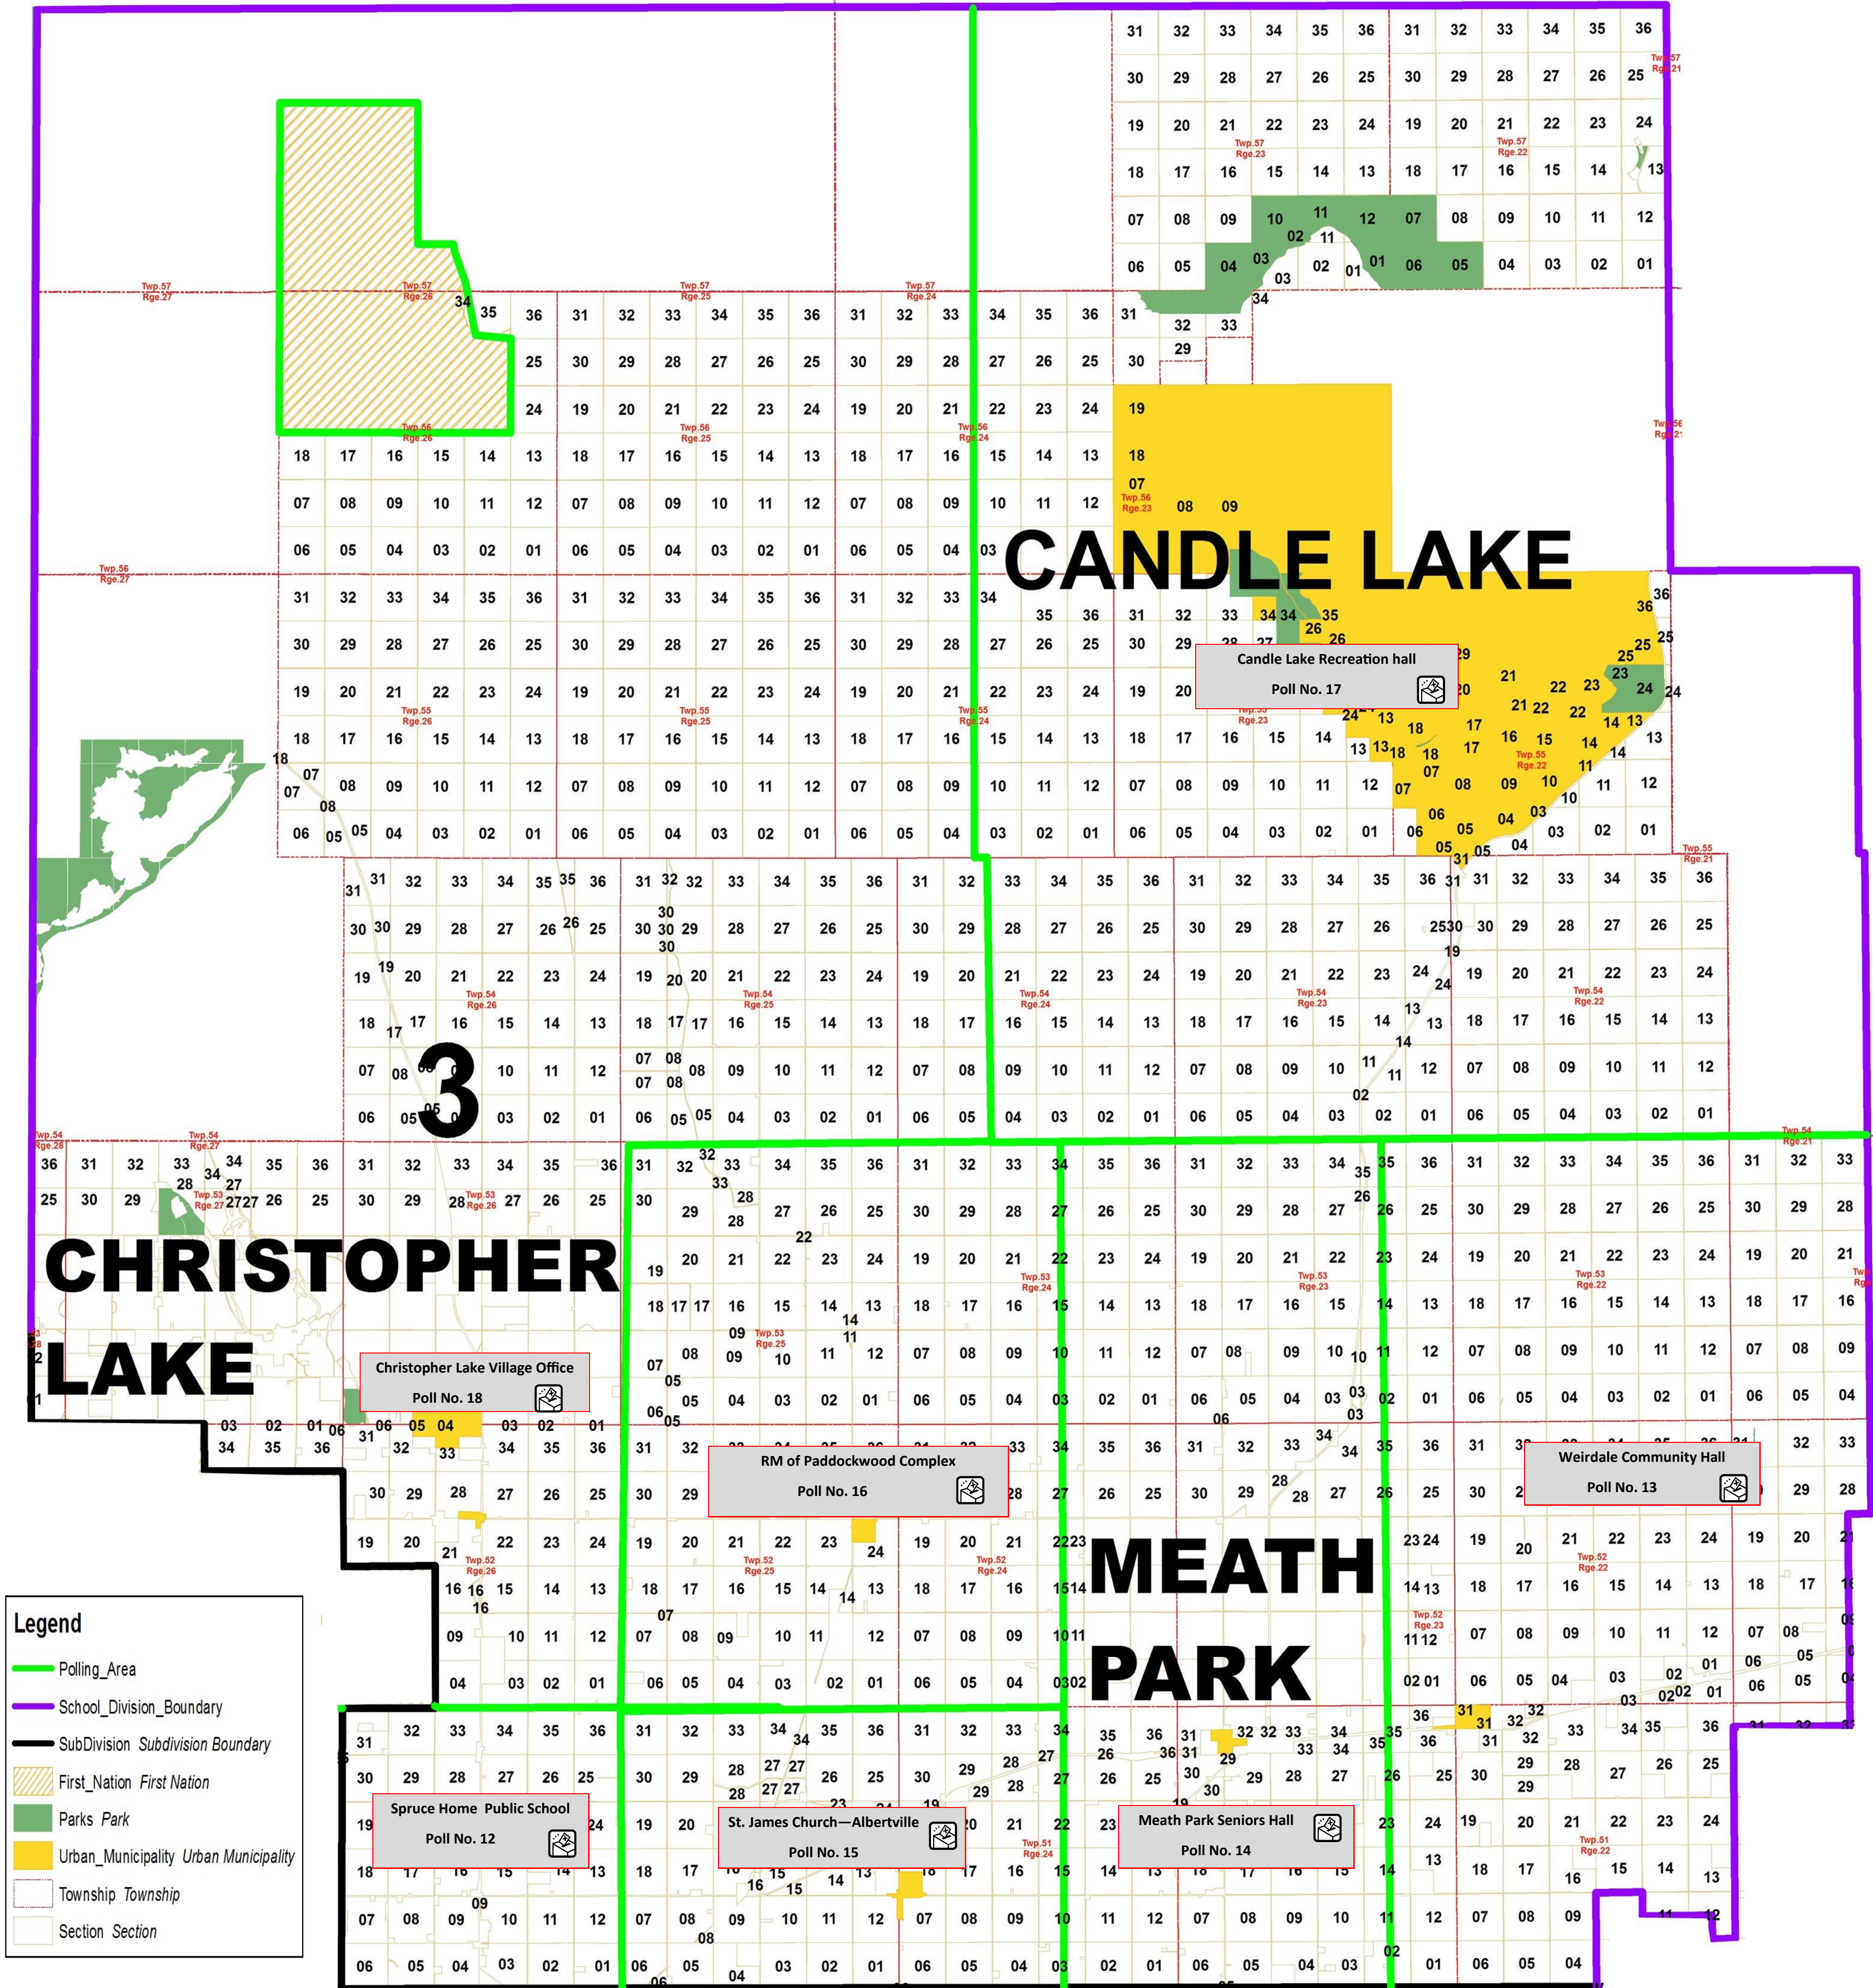

Saskatchewan Rivers Public School Division No. 119

Board of Education Election

Monday, November 9, 2020

(Polls are open from 9:00 a.m. to 8:00 pm.)

Subdivision 3 Polling Area Map

Subdivision No. 3

Poll No. 12	Spruce Home Public School	Hwy No. 2 North
Poll No. 13	Weirdale Community Hall	Weirdale
Poll No. 14	Meath Park Seniors Hall	Meath Park
Poll No. 15	St. James Church	Albertville
Poll No. 16	RM of Paddockwood Complex	Paddockwood
Poll No. 17	Candle Lake Recreation Hall	Candle Lake
Poll No. 18	Christopher Lake Village Office	Hwy No. 263 Christopher Lake

This map has been prepared and authorized for distribution by Jerrold Pidbrochynski, Returning Officer for the Saskatchewan Rivers Public School Division No. 119.
 Saskatchewan Rivers Public School Division
 545—11th Street East
 Prince Albert, SK S6V 1B1
 (306) 764-1571
 Election Office (306) 922-3647