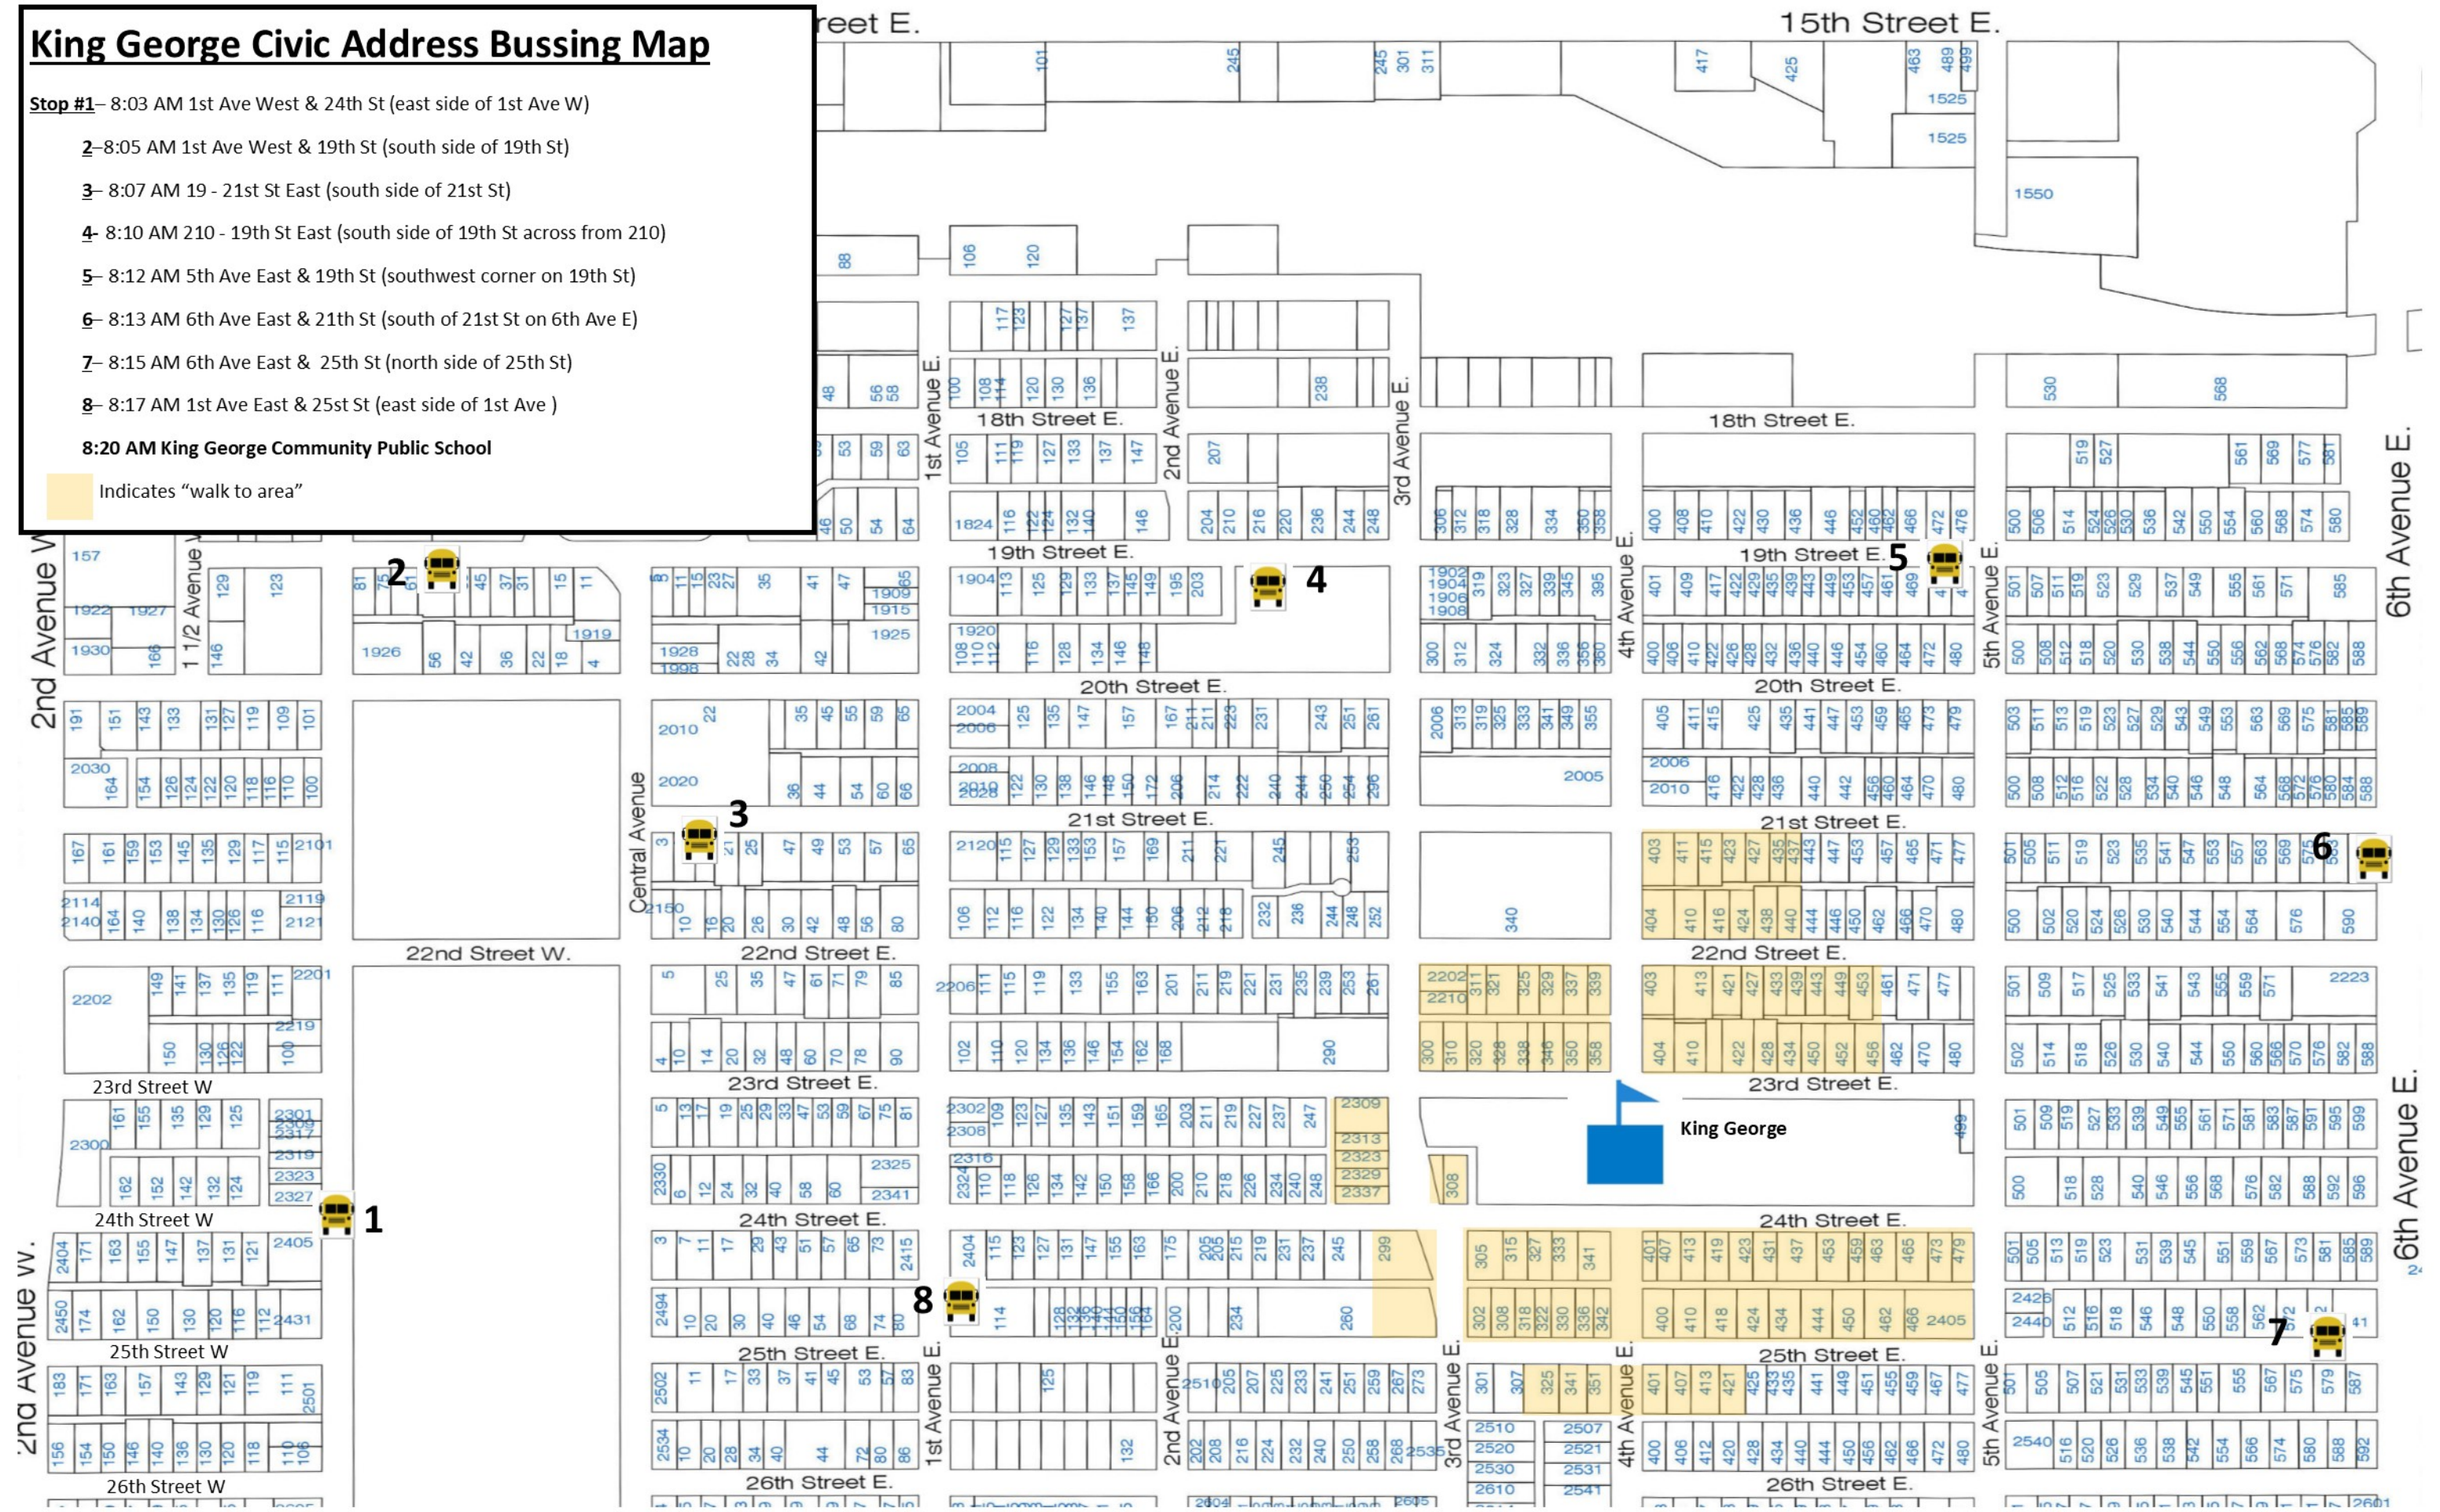

King George Civic Address Bussing Map

- Stop #1**– 8:03 AM 1st Ave West & 24th St (east side of 1st Ave W)
- 2**–8:05 AM 1st Ave West & 19th St (south side of 19th St)
- 3**– 8:07 AM 19 - 21st St East (south side of 21st St)
- 4**– 8:10 AM 210 - 19th St East (south side of 19th St across from 210)
- 5**– 8:12 AM 5th Ave East & 19th St (southwest corner on 19th St)
- 6**– 8:13 AM 6th Ave East & 21st St (south of 21st St on 6th Ave E)
- 7**– 8:15 AM 6th Ave East & 25th St (north side of 25th St)
- 8**– 8:17 AM 1st Ave East & 25st St (east side of 1st Ave)
- 8:20 AM King George Community Public School**

 Indicates "walk to area"

6th Avenue E.

6th Avenue E.