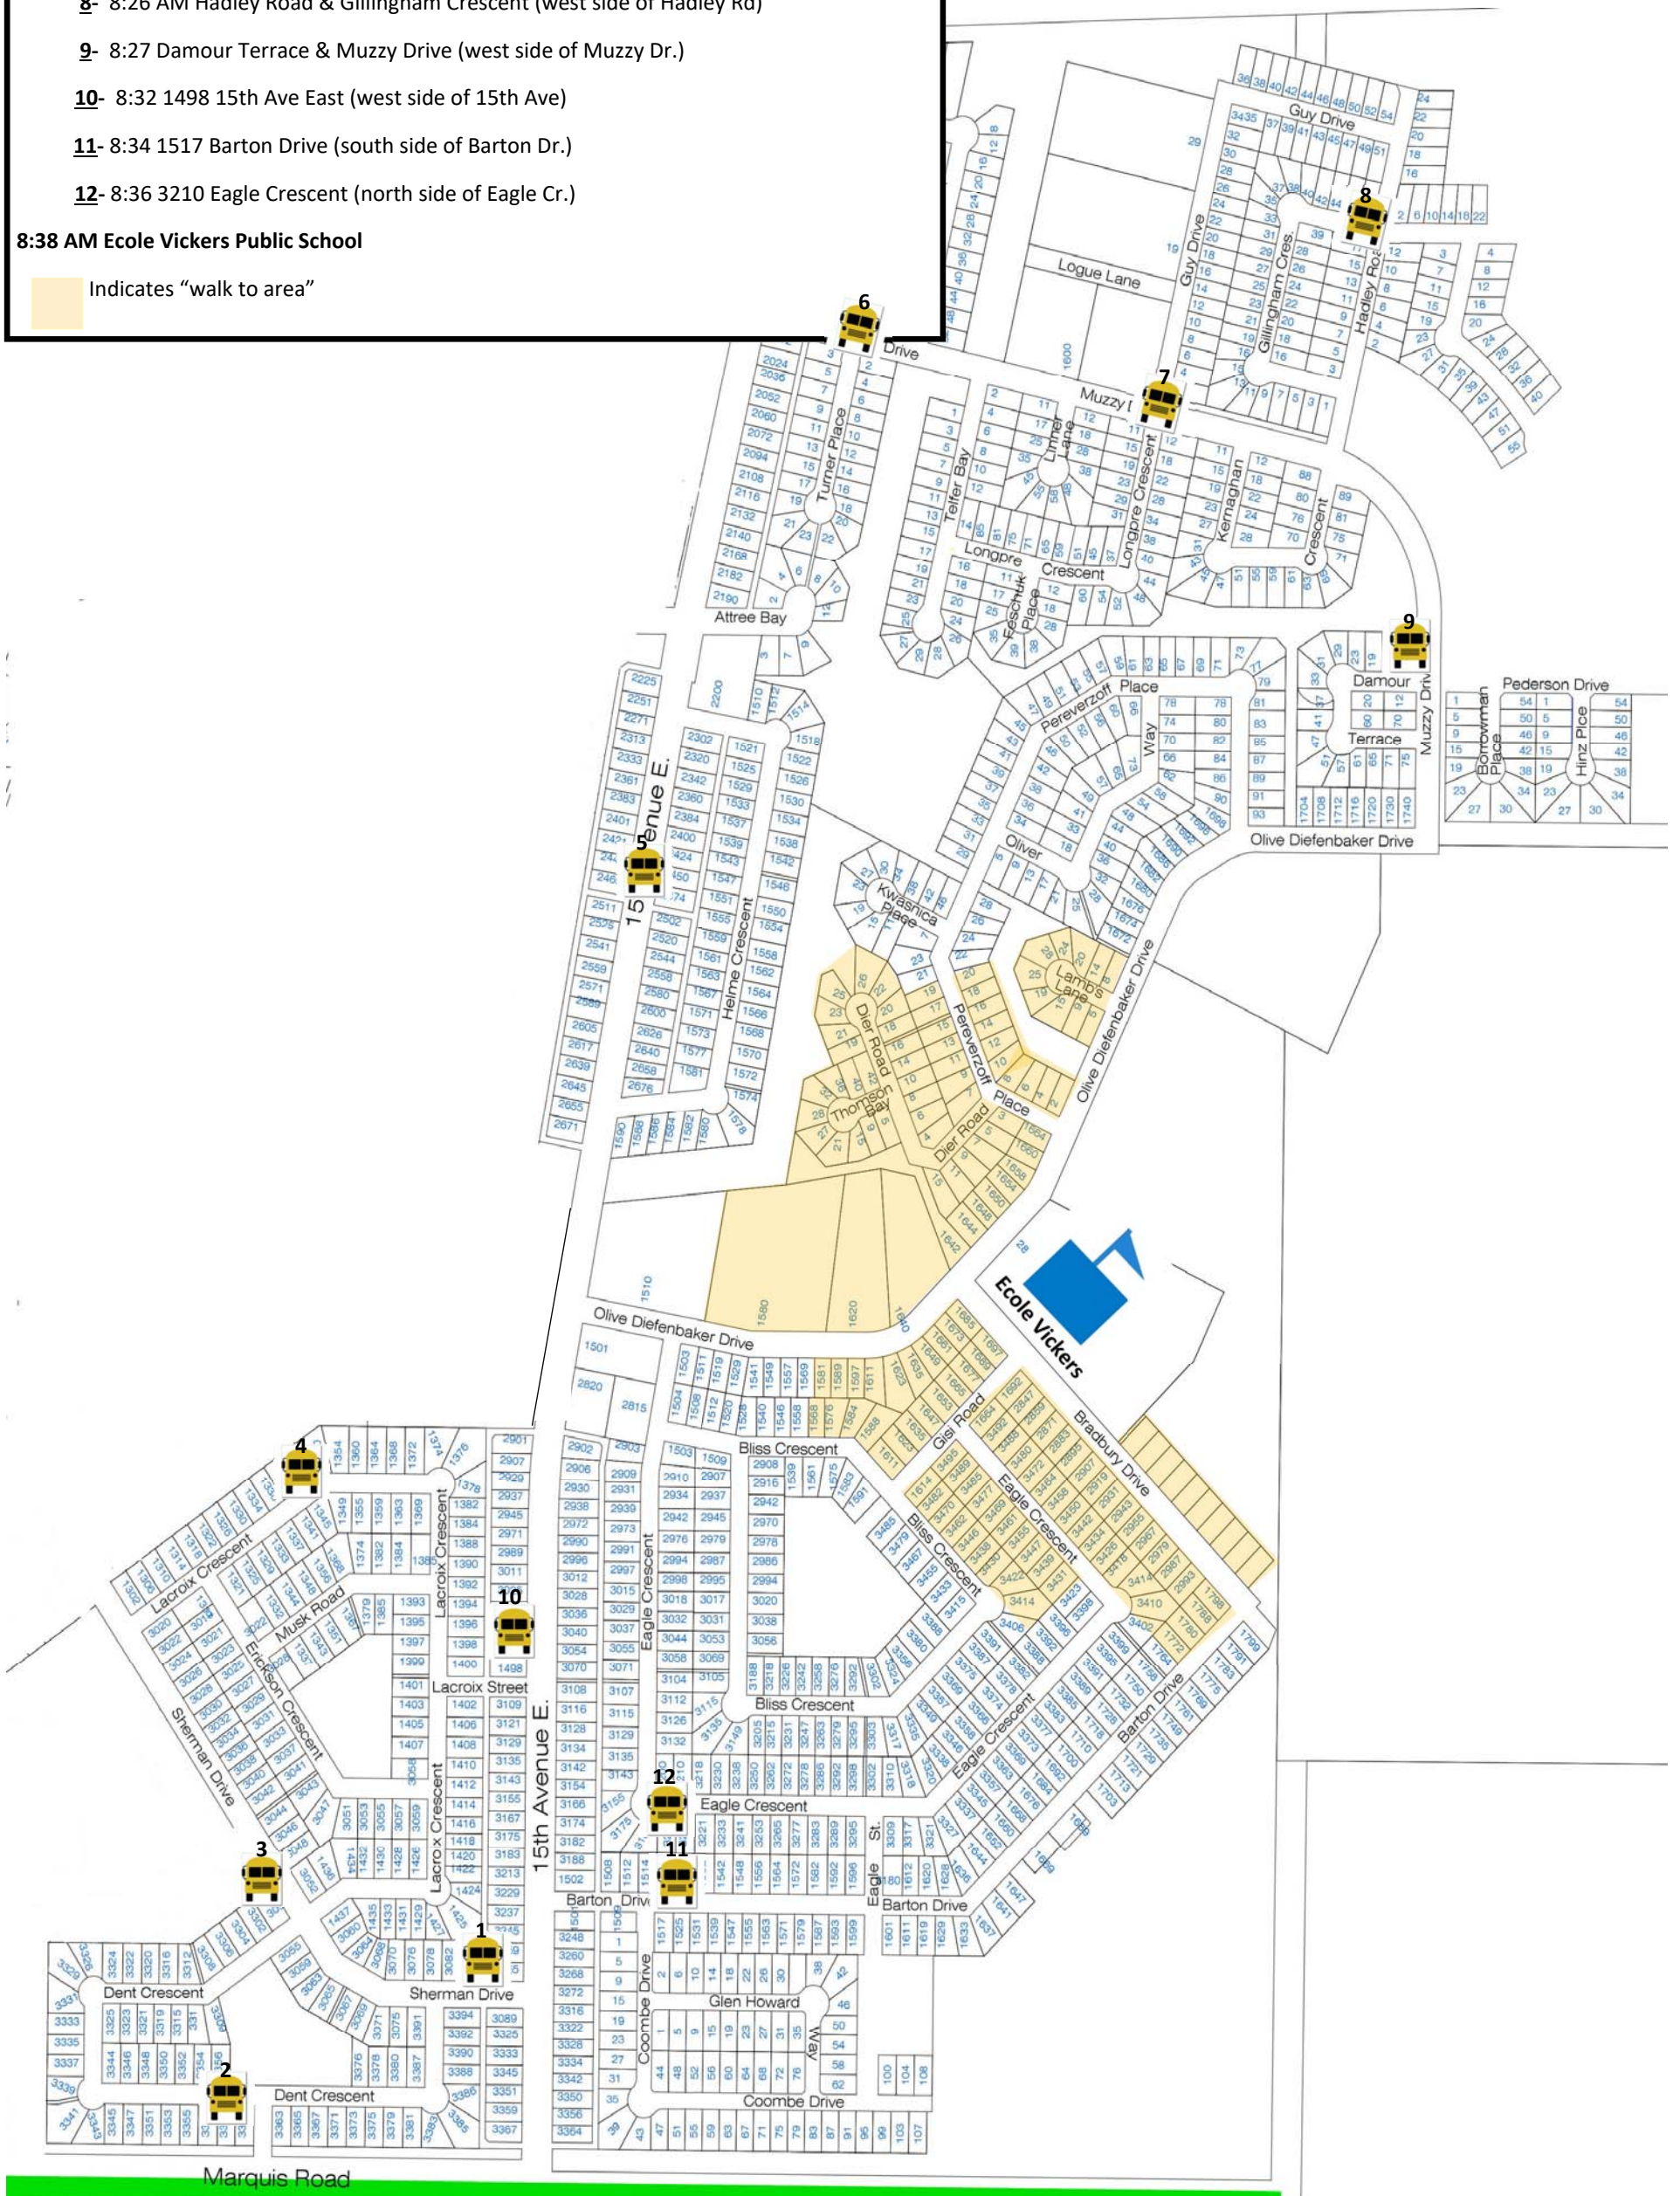

Ecole Vickers Civic Address Bussing Map

Stop #1- 8:15 AM 3084 Sherman Drive (northside of Sherman Dr.)

2- 8:16 AM Dent Crescent & Dent Ave (north side of Dent Cr.)

3- 8:17 AM Sherman Drive & Dent Crescent (east side of Sherman Dr.)

4- 8:18 AM 1345-Lacroix Crescent (south side of Lacroix Cr)

5- 8:22 AM 2502-15th Ave E (east side of 15th Ave)

6- 8:23 AM Muzzy Drive & Turner Place (south side of Muzzy Dr.)

7- 8:24 AM Muzzy Drive & Longpre Crescent (south side of Muzzy Dr.)

8- 8:26 AM Hadley Road & Gillingham Crescent (west side of Hadley Rd)

9- 8:27 Damour Terrace & Muzzy Drive (west side of Muzzy Dr.)

10- 8:32 1498 15th Ave East (west side of 15th Ave)

11- 8:34 1517 Barton Drive (south side of Barton Dr.)

12- 8:36 3210 Eagle Crescent (north side of Eagle Cr.)

8:38 AM Ecole Vickers Public School

 Indicates "walk to area"

Marquis Road