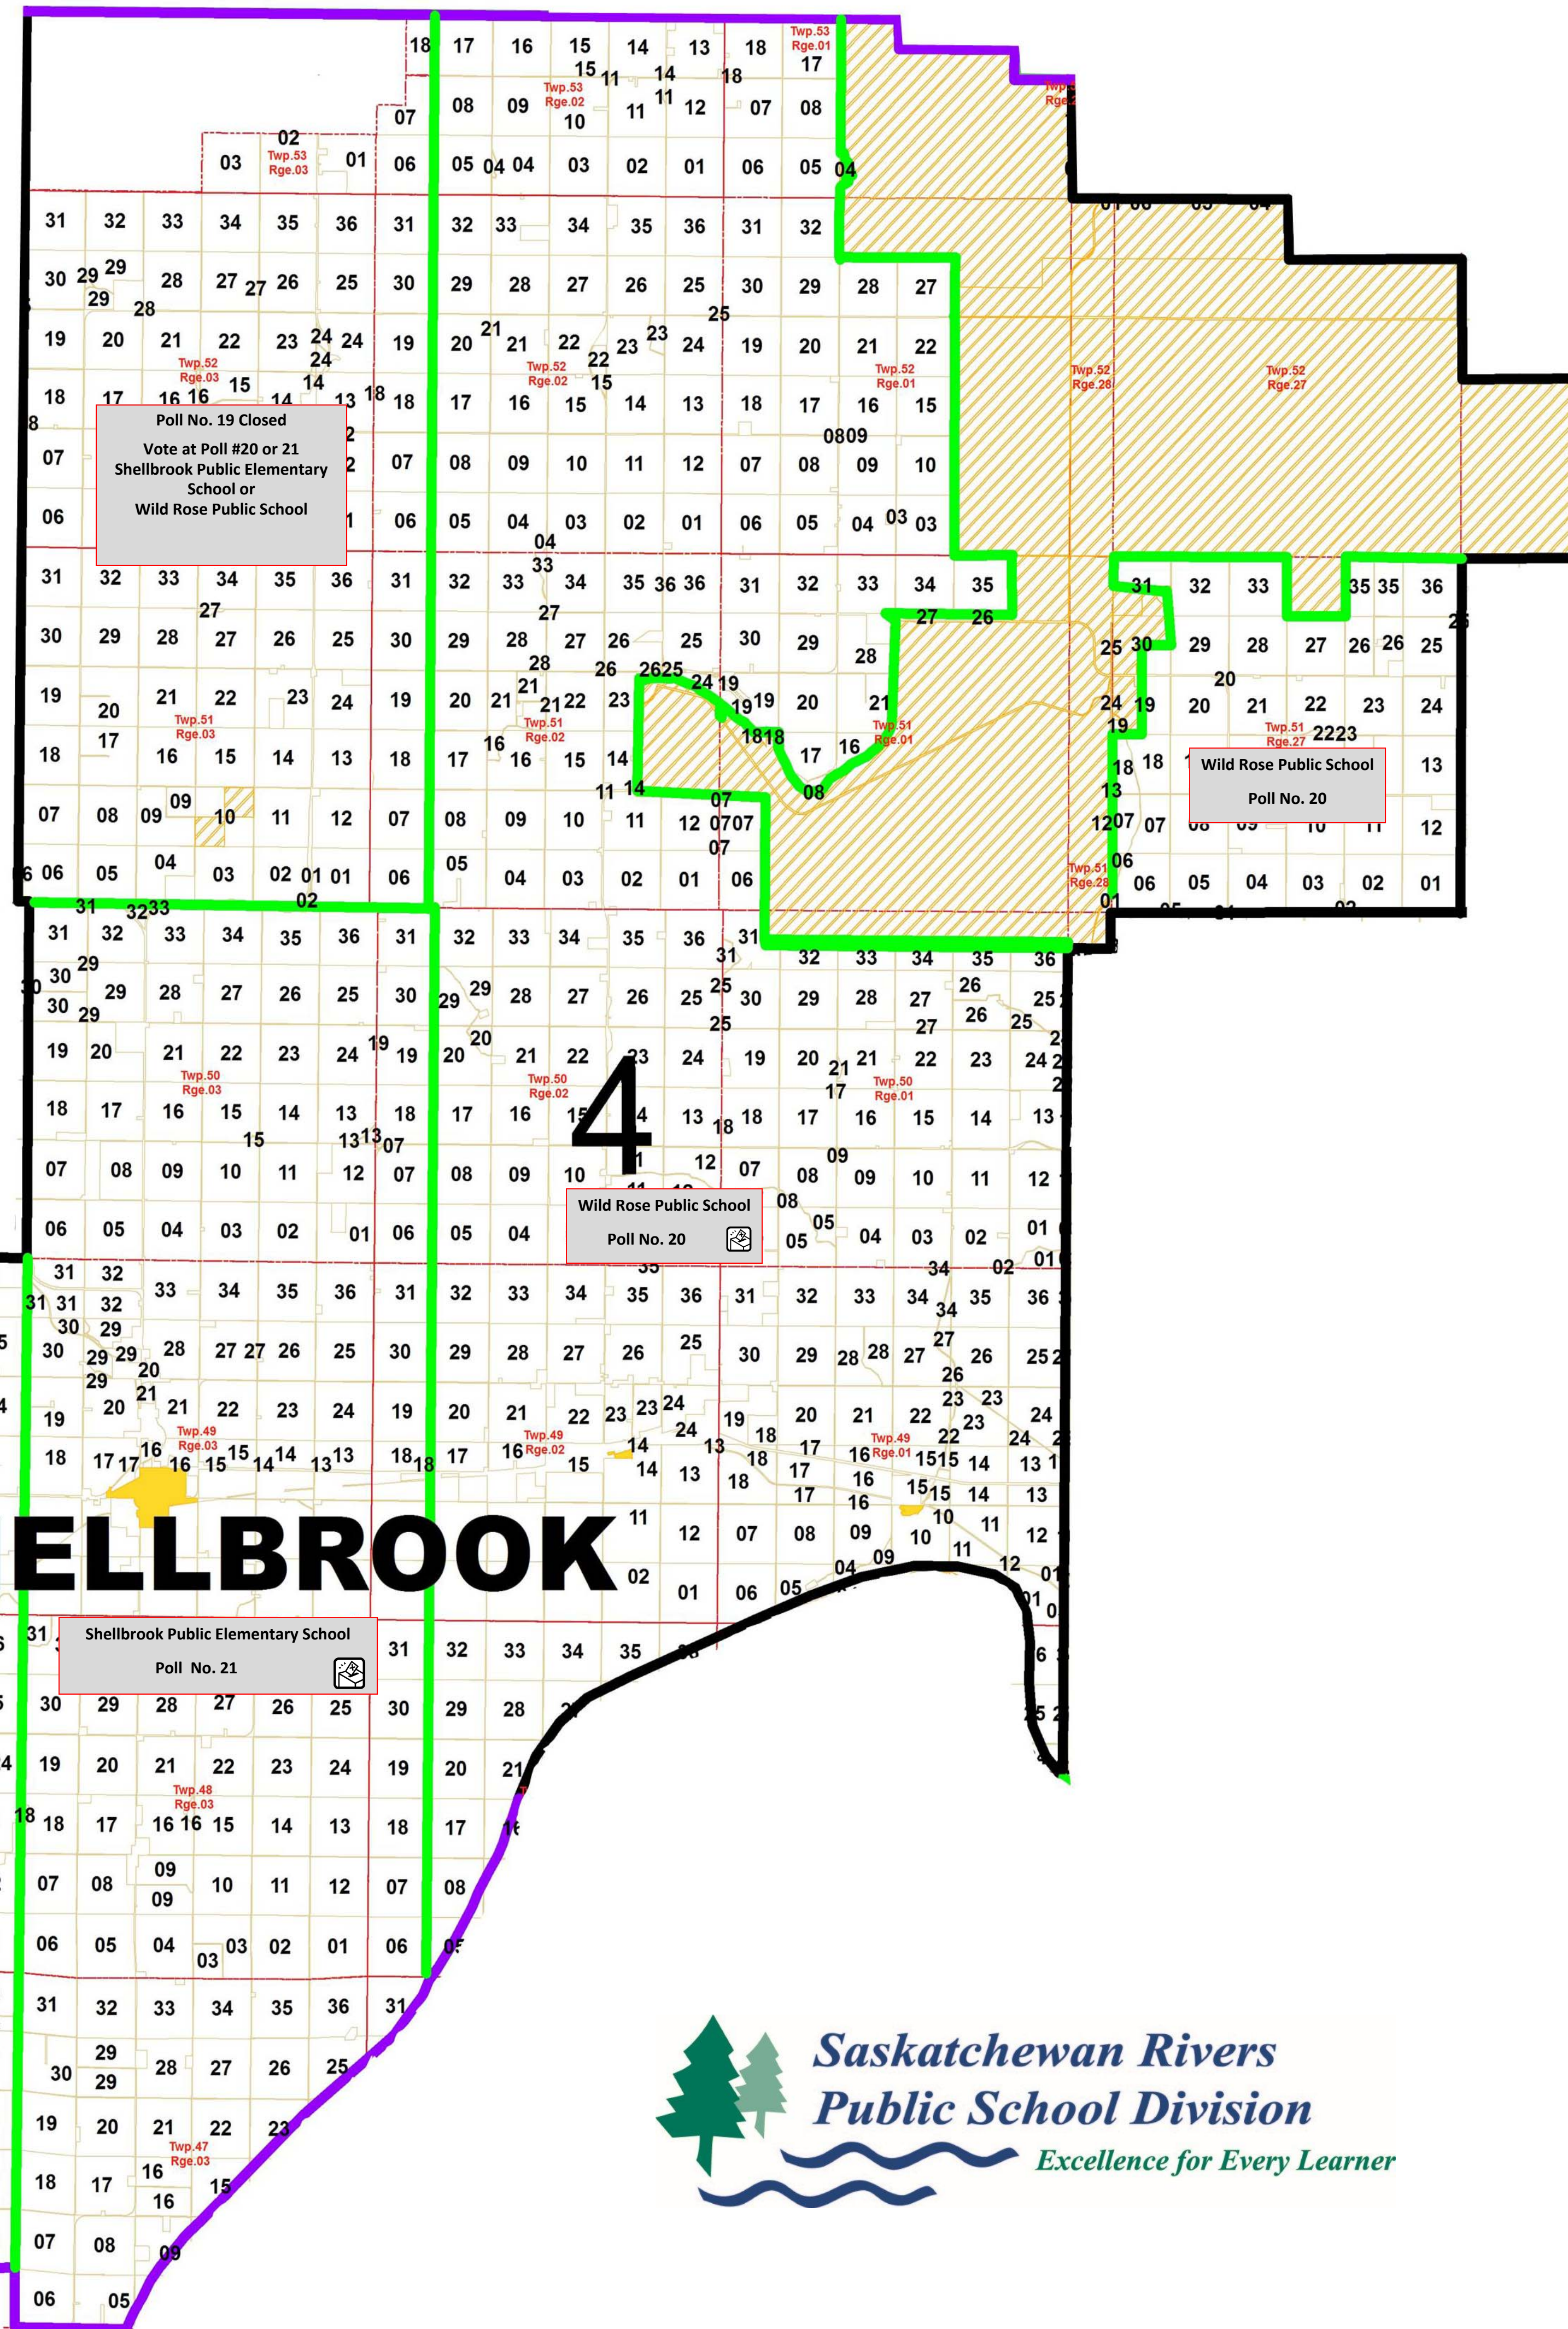

# Saskatchewan Rivers Public School Division No. 119

Subdivision No. 4		
Poll No. 19	Closed—Vote at Poll 20 or 21 Shellbrook Elementary Public School or Wild Rose Public School	
Poll No. 20	Wild Rose Public School	5 Miles North of Holbein
Poll No. 21	Shellbrook Elementary Public School	100—3rd Ave. East, Shellbrook
Poll No. 22	Parkside Heritage Centre	Parkside