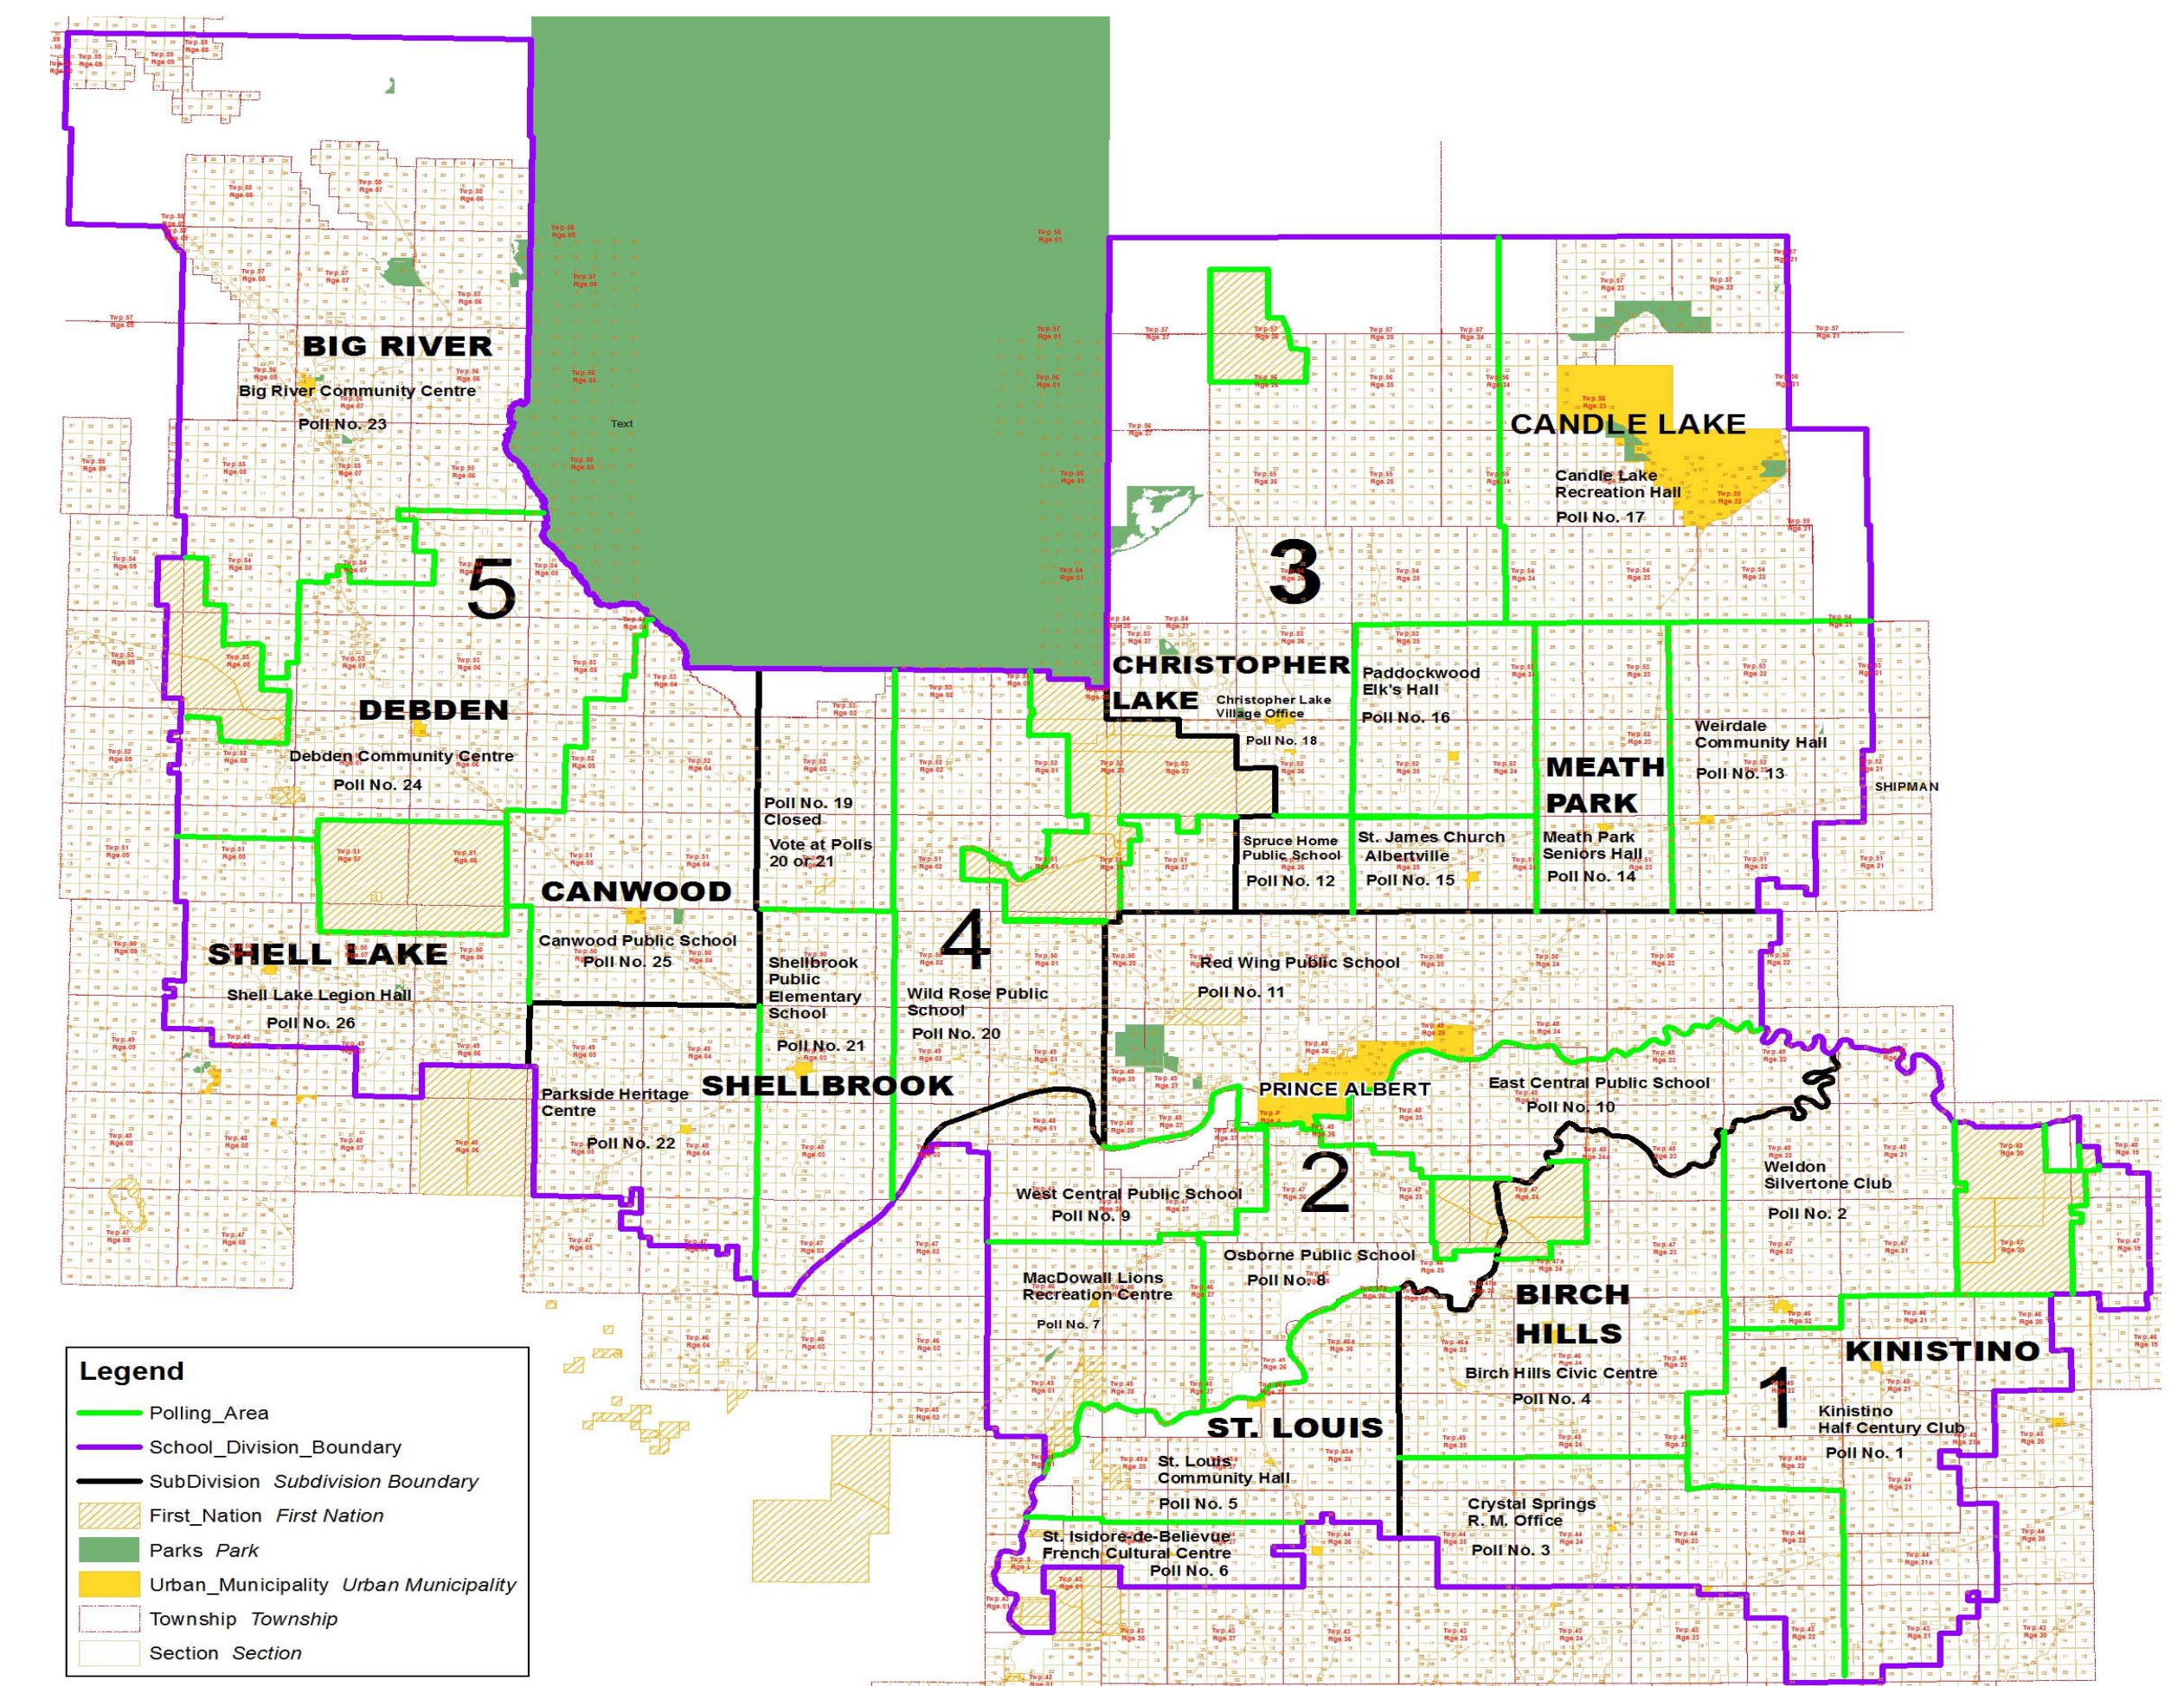

## Board of Education Election Wednesday, October 26, 2016

(Polls are open from 9:00 a.m. to 8:00 pm.)

### Subdivision 4 Polling Area Map

**Legend**

- Polling\_Area
- School\_Division\_Boundary
- SubDivision Subdivision Boundary
- First\_Nation First Nation
- Parks Park
- Urban\_Municipality Urban Municipality
- Township Township
- Section Section

Subdivision No. 4		
Poll No. 19	Closed—Vote at Poll 20 or 21 Shellbrook Elementary Public School or Wild Rose Public School	
Poll No. 20	Wild Rose Public School	5 Miles North of Holbein
Poll No. 21	Shellbrook Elementary Public School	100—3rd Ave. East, Shellbrook
Poll No. 22	Parkside Heritage Centre	Parkside