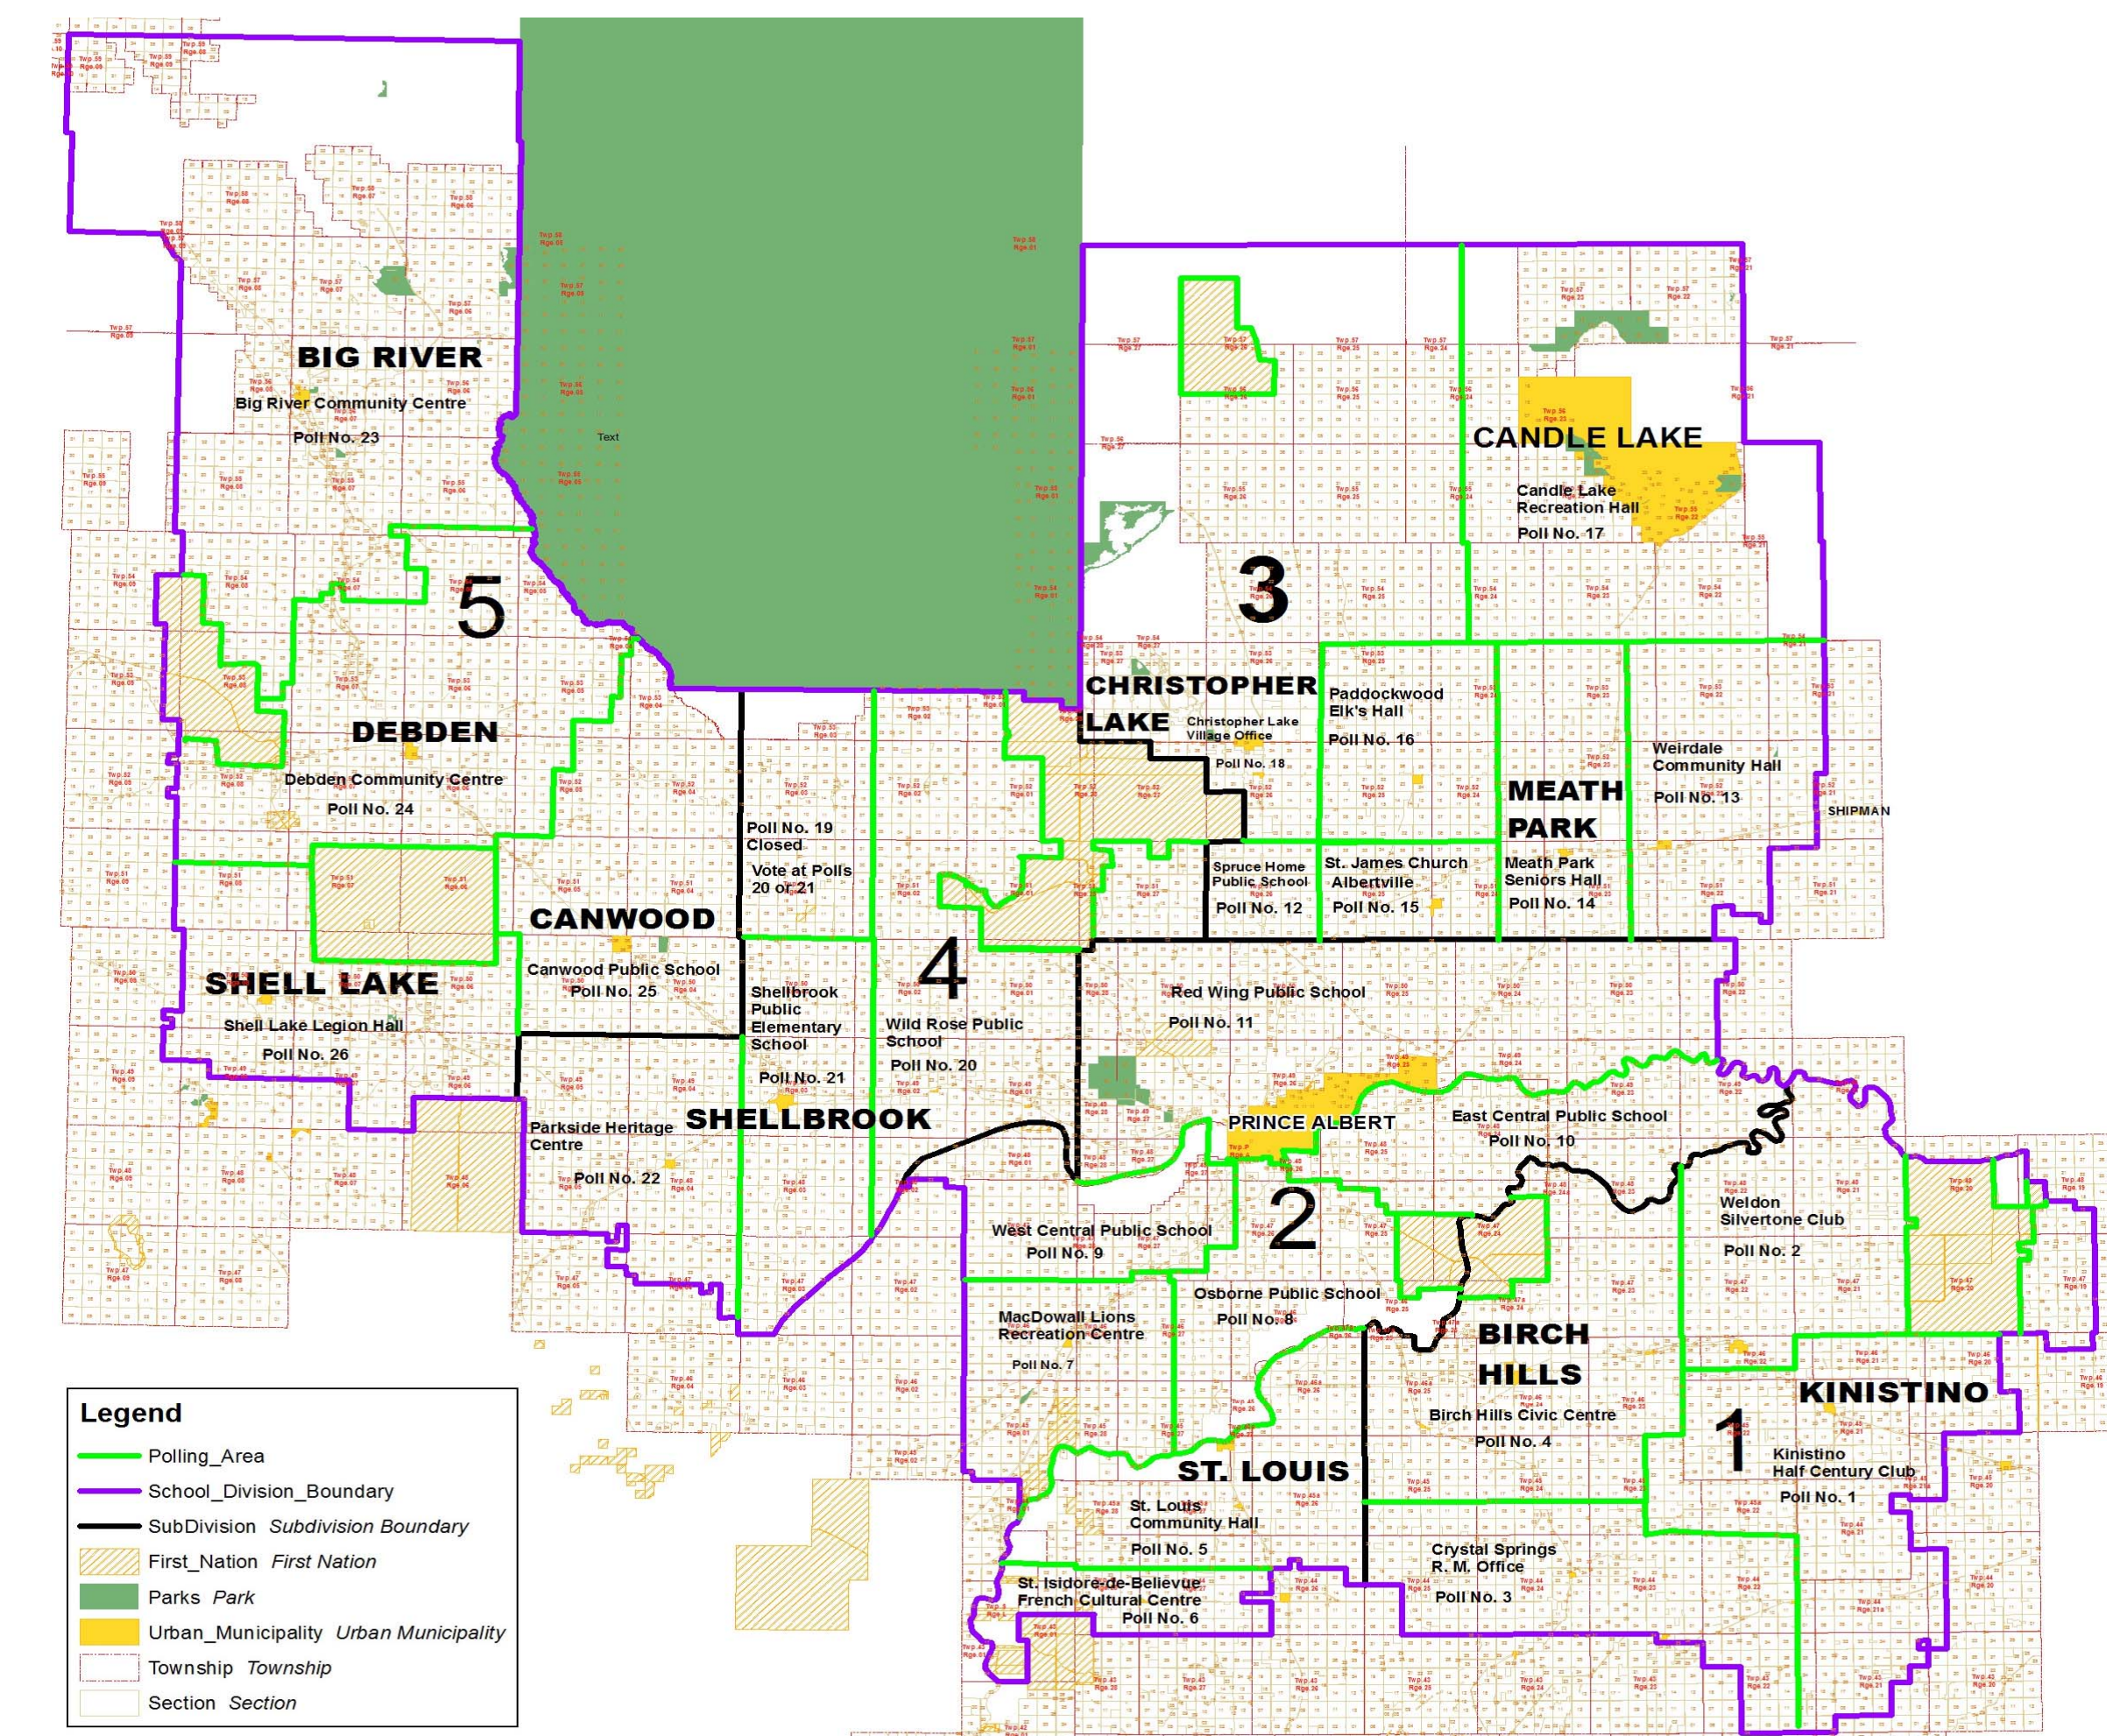

**Saskatchewan Rivers Public School
Division No. 119
Board of Education Election
Wednesday, October 26, 2016
(Polls are open from 9:00 a.m. to 8:00 pm.)**

Subdivision 2 Polling Area Map

Subdivision No. 2

Poll No. 5	St. Louis Community Hall	St. Louis
Poll No. 6	French Cultural Centre	St. Isidore-de-Bellevue
Poll No. 7	MacDowall Lions Recreation	MacDowall Centre
Poll No. 8	Osborne Public School	Hwy No. 2 South
Poll No. 9	West Central Public School	Hwy No. 302 West
Poll No. 10	East Central Public School	Hwy No. 302 East
Poll No. 11	Red Wing Public School	Hwy No. 2 North

Legend

- Polling_Area
- School_Division_Boundary
- SubDivision Subdivision Boundary
- First_Nation First Nation
- Parks Park
- Urban_Municipality Urban Municipality
- Township Township
- Section Section