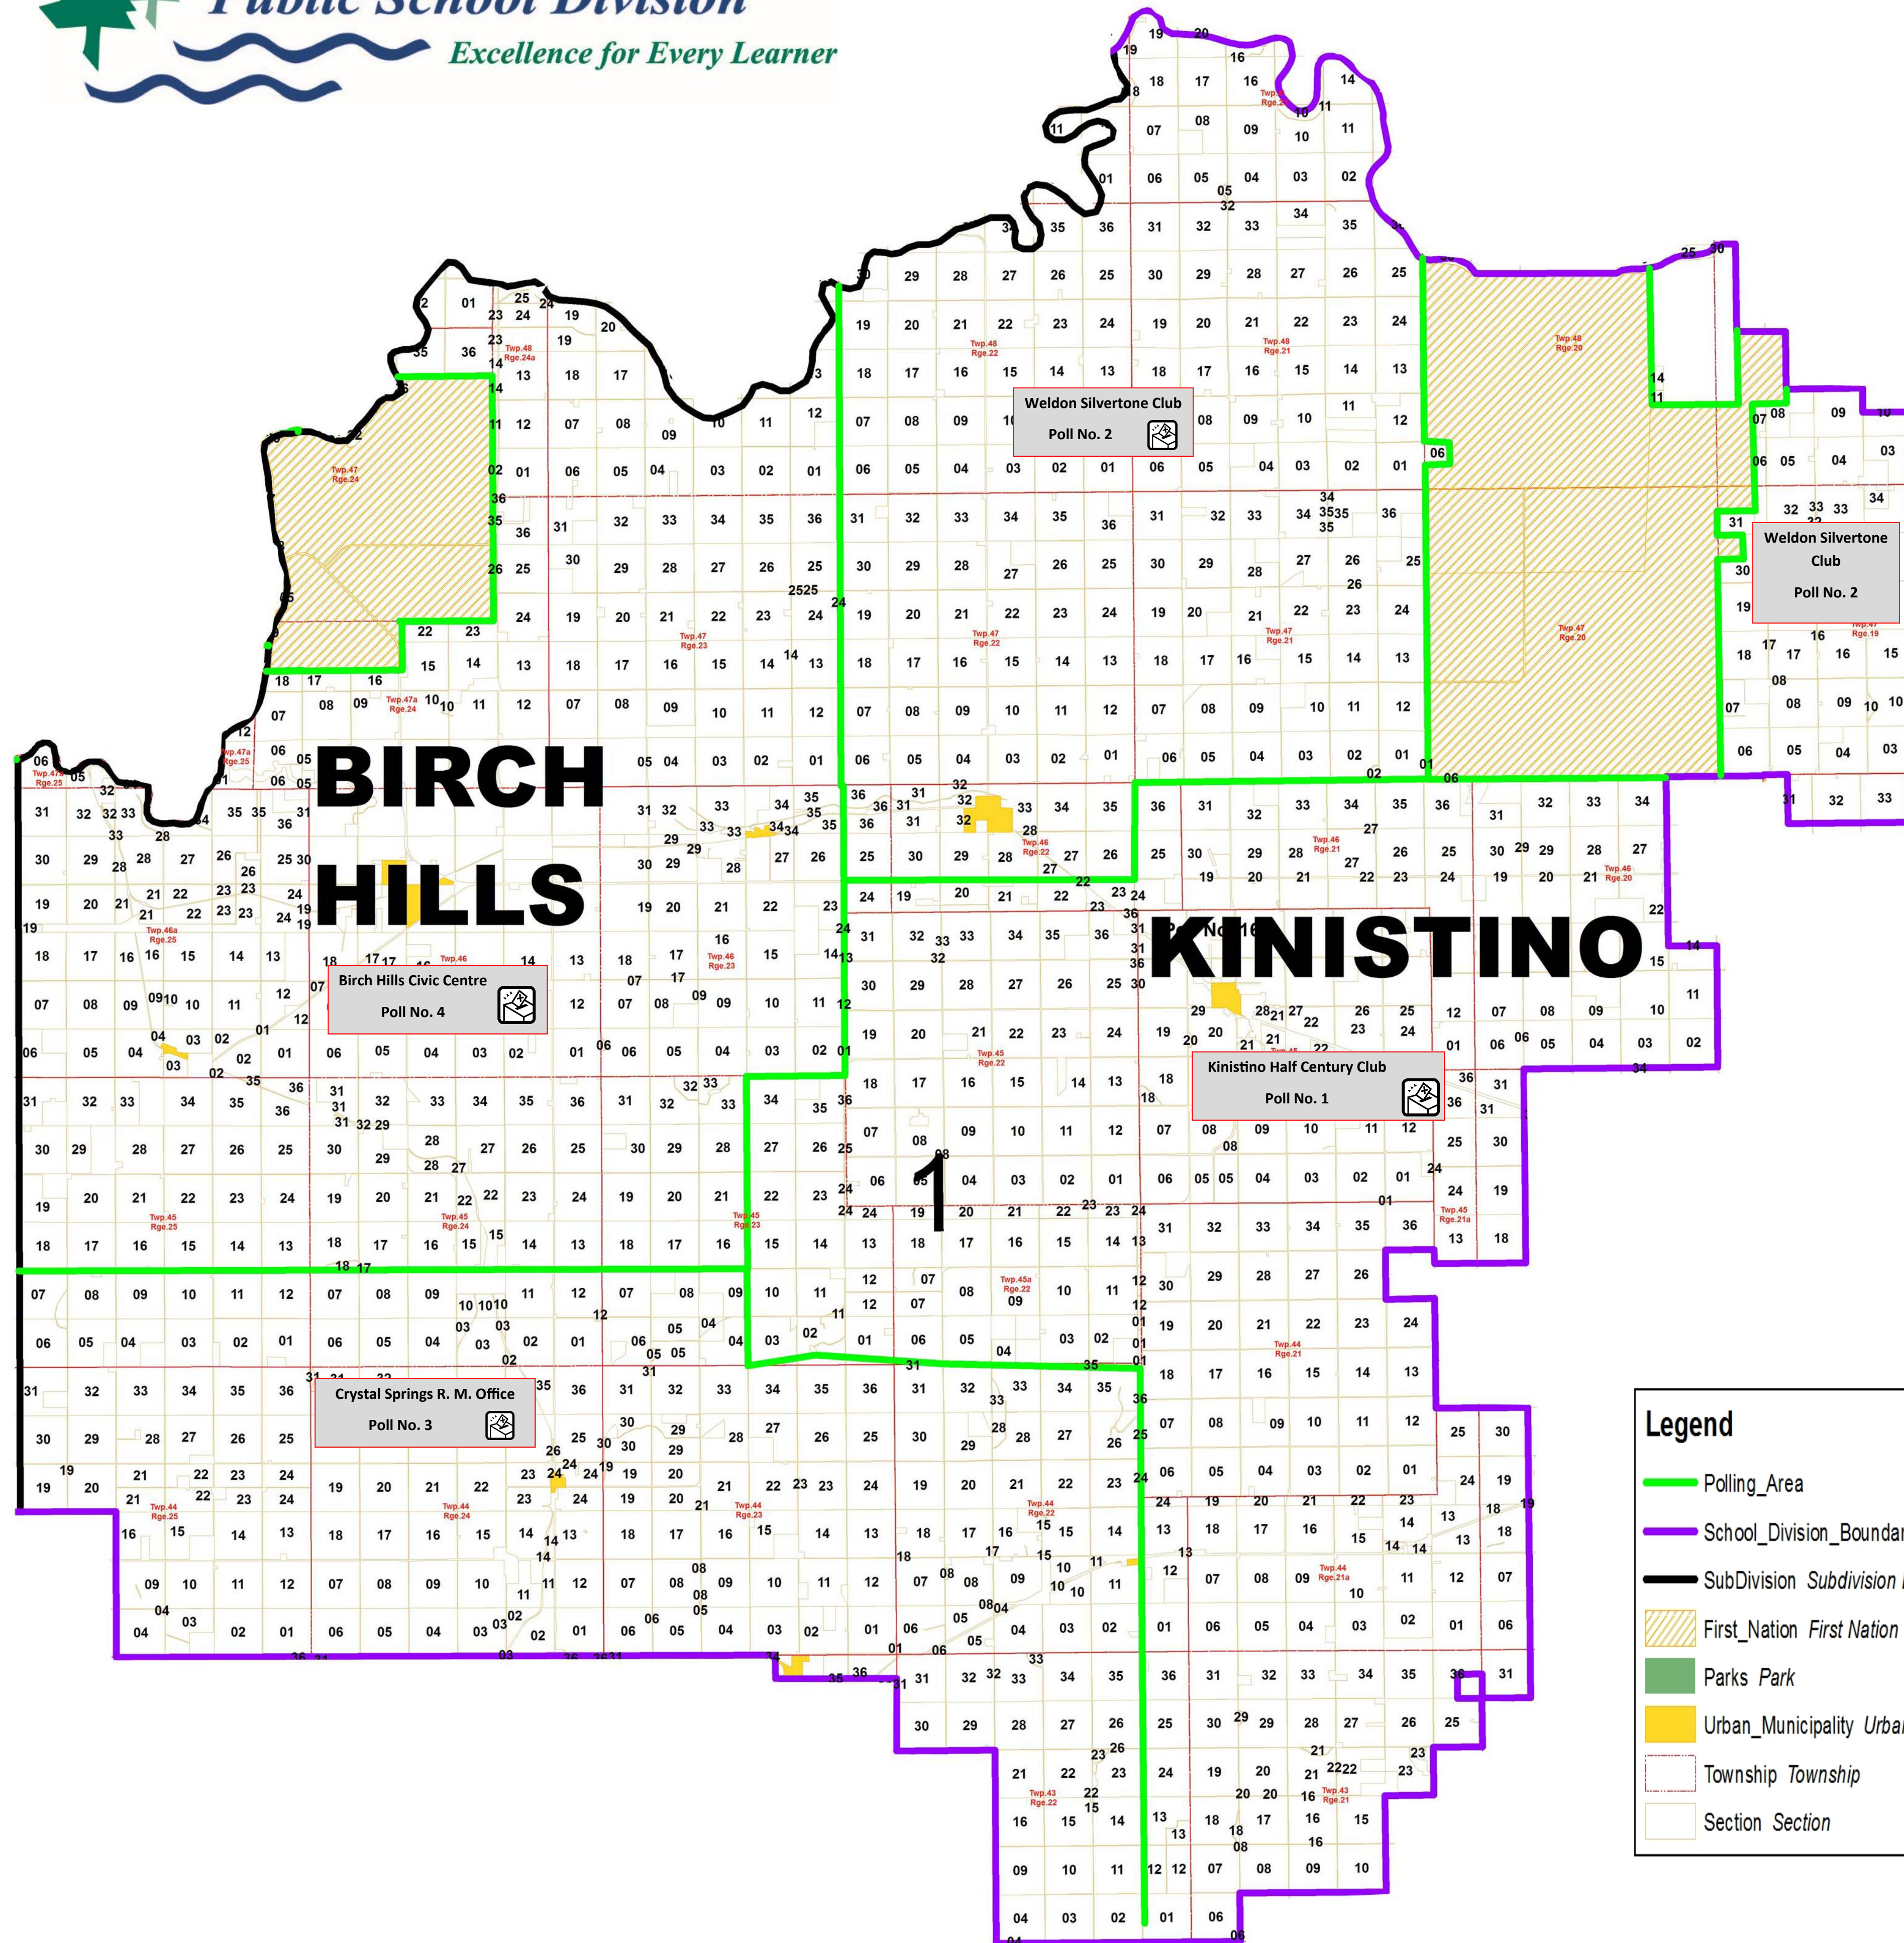

Saskatchewan Rivers Public School Division No. 119

Board of Education Election

Wednesday, October 26, 2016

(Polls are open from 9:00 a.m. to 8:00 pm.)

Subdivision 1 Polling Area Map

Subdivision No. 1		
Poll No. 1	Half Century Club	Kinistino
Poll No. 2	Weldon Silvertone Club	Weldon
Poll No. 3	Crystal Springs R. M. Office	Crystal Springs
Poll No. 4	Birch Hills Civic Centre	Birch Hills

Legend

- Polling Area
- School Division Boundary
- SubDivision Subdivision Boundary
- First Nation First Nation
- Parks Park
- Urban Municipality Urban Municipality
- Township Township
- Section Section

This map has been prepared and authorized for distribution by Dr. Donald Lloyd, Returning Officer for the Saskatchewan Rivers Public School Division No. 119.
 Saskatchewan Rivers Public School Division
 545—11th Street East
 Prince Albert, SK S6V 1B1
 (306) 764-1571
 Election Office (306) 922-3644