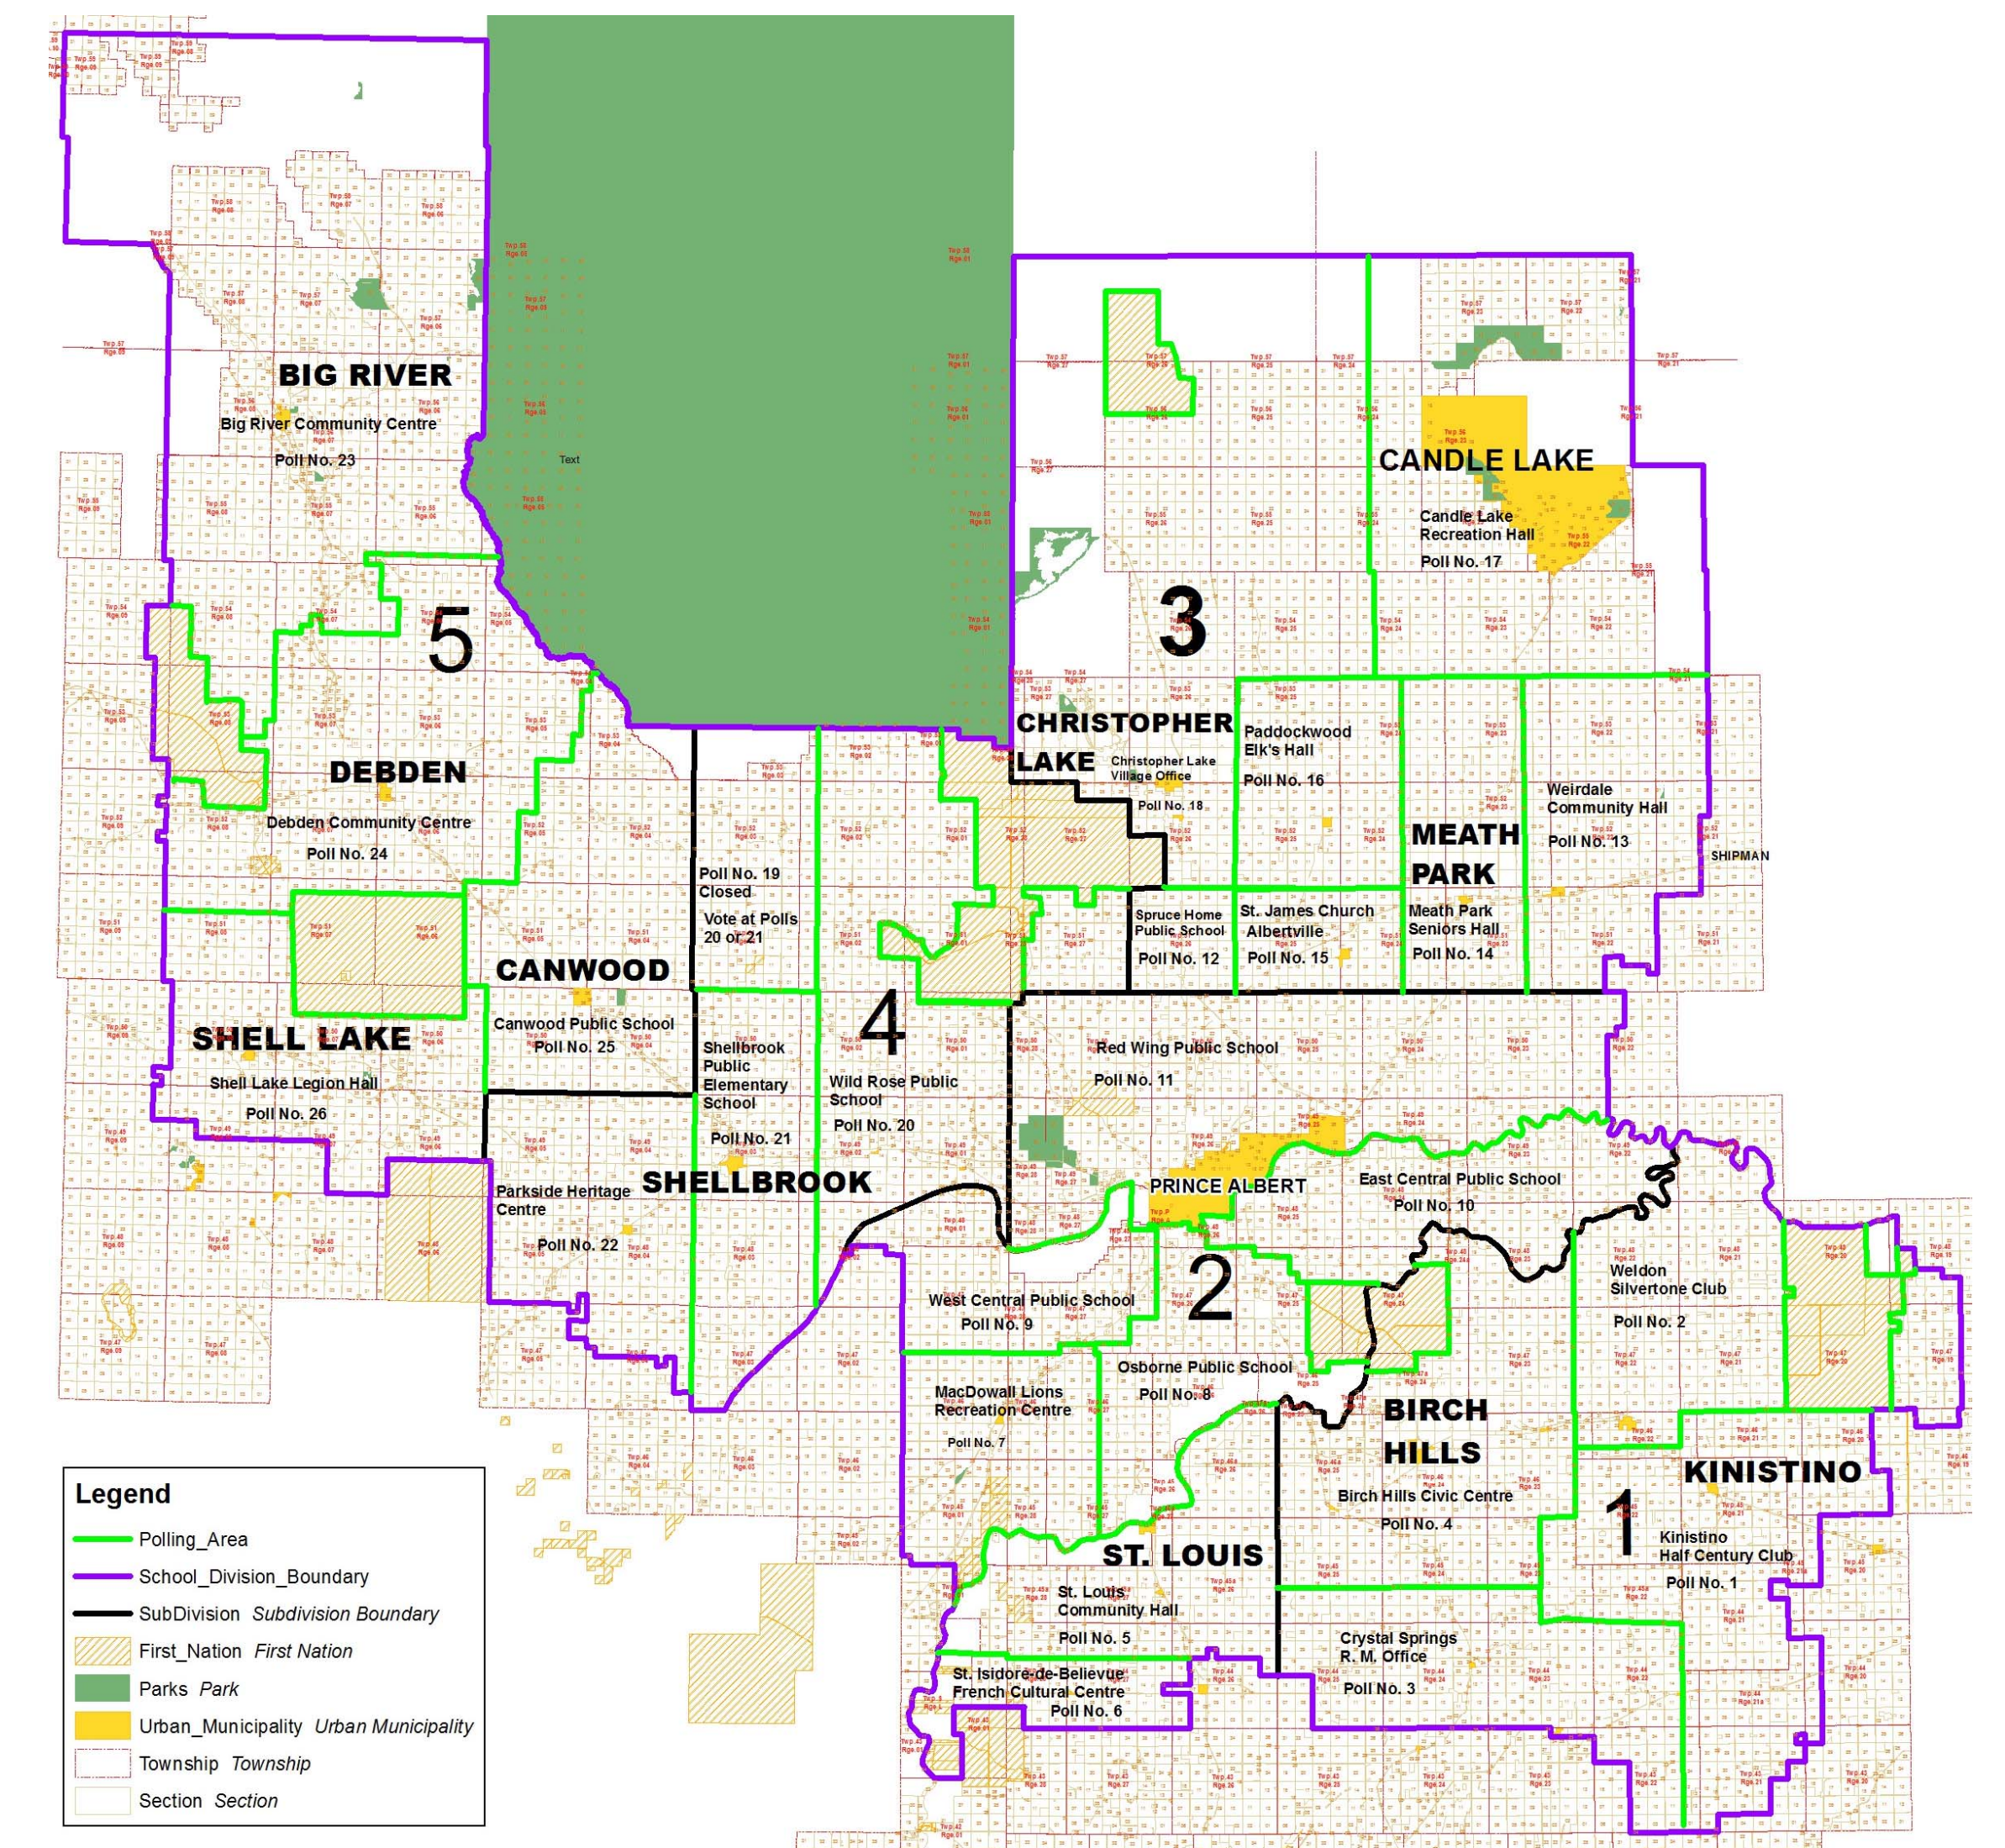

Saskatchewan Rivers Public School Division No. 119

Board of Education Election

Wednesday, October 26, 2016

(Polls are open from 9:00 a.m. to 8:00 pm.)

Subdivision 1 Polling Area Map

Subdivision No. 1		
Poll No. 1	Half Century Club	Kinistino
Poll No. 2	Weldon Silvertone Club	Weldon
Poll No. 3	Crystal Springs R. M. Office	Crystal Springs
Poll No. 4	Birch Hills Civic Centre	Birch Hills

Legend

- Polling Area
- School Division Boundary
- SubDivision Subdivision Boundary
- First Nation First Nation
- Parks Park
- Urban Municipality Urban Municipality
- Township Township
- Section Section

This map has been prepared and authorized for distribution by Dr. Donald Lloyd, Returning Officer for the Saskatchewan Rivers Public School Division No. 119.
 Saskatchewan Rivers Public School Division
 545—11th Street East
 Prince Albert, SK S6V 1B1
 (306) 764-1571
 Election Office (306) 922-3644